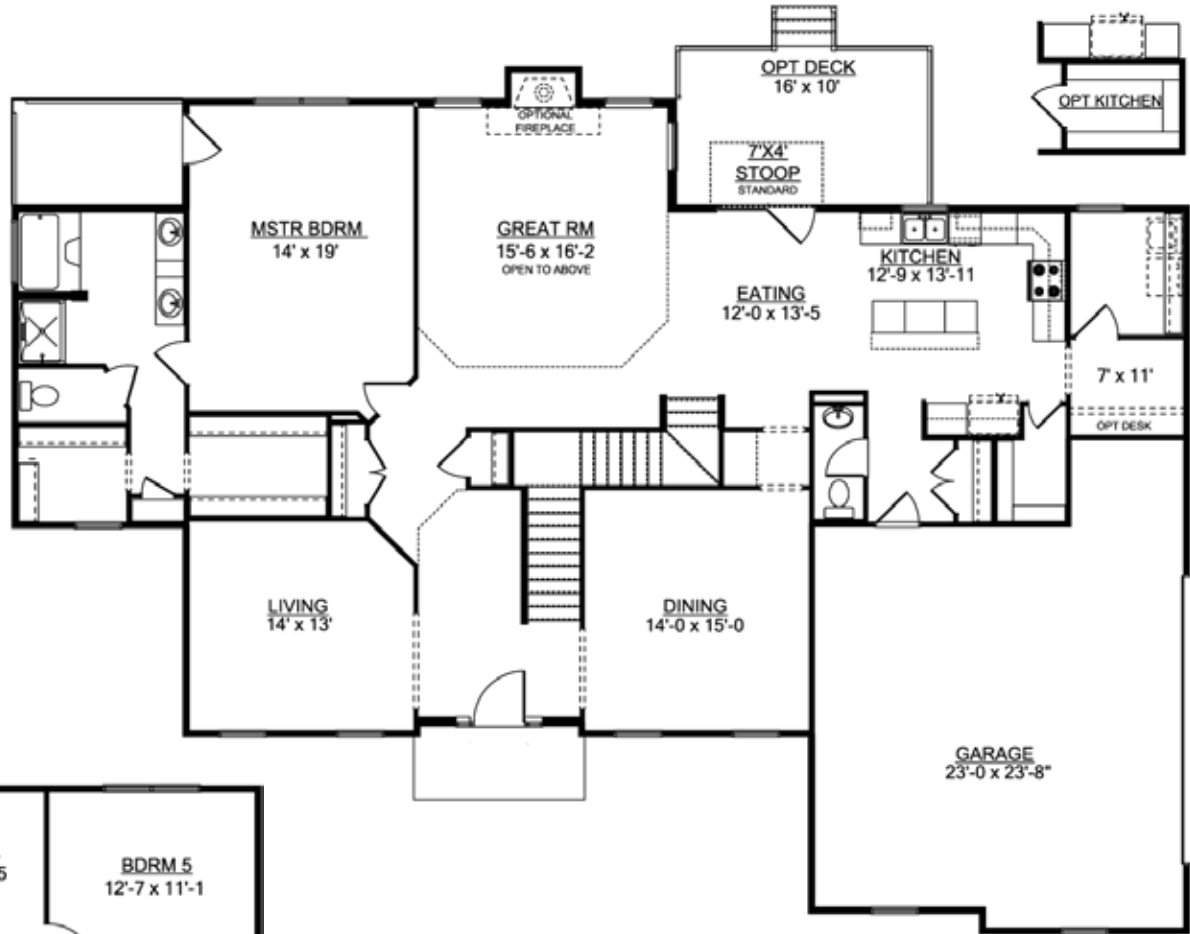

The Southampton

5 Bedroom/3.5 Bath

1-800-NewHouse | AmericasHomePlace.com

© 2011 America's Home Place, Inc. Any information shown in this ad is subject to change at anytime. Illustrations show options and upgrades not included in base plan. Specifications vary by location. Home designs represented on this page are property of America's Home Place and are intended for demonstration purposes only. Any unauthorized duplication, copying or reproduction, or any other use, is strictly prohibited. FL #CR-C057203 Revised 05/03/11

First Floor

Second Floor

Southampton

1st Floor.....	2136
2nd Floor.....	1426
Rear Covered Porch.....	71
Garage.....	521
Total Under Roof.....	4154
Front Stoop.....	49
Rear Stoop.....	28