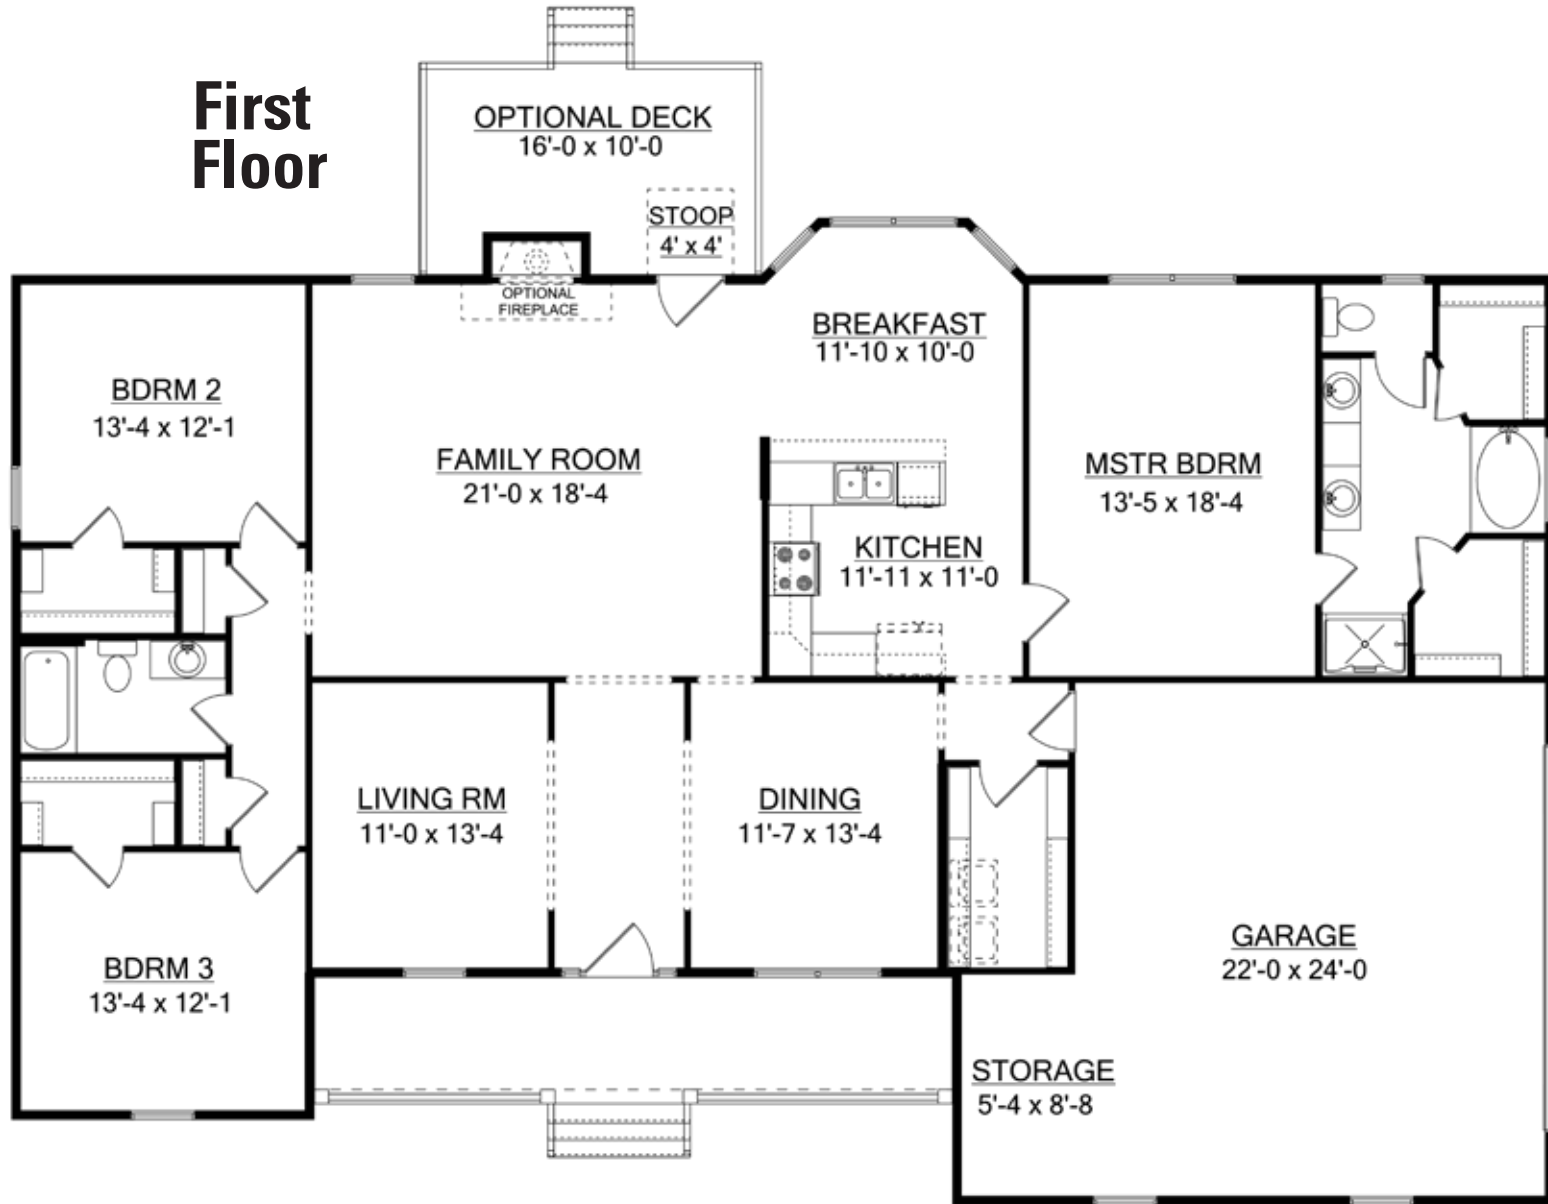

The Oxford

Elevation C

3 Bedroom/2 Bath

1-800-NewHouse

| AmericasHomePlace.com

© 2011 America's Home Place, Inc. Any information shown in this ad is subject to change at anytime. Illustrations show options and upgrades not included in base plan. Specifications vary by location. Home designs represented on this page are property of America's Home Place and are intended for demonstration purposes only. Any unauthorized duplication, copying or reproduction, or any other use, is strictly prohibited. FL #CR-C057203 Revised 10/07/11

First Floor

Oxford Elevation C

1st Floor	2166
Front Porch	180
Garage	604
Total Under Roof	2950
Rear Stoop	16
Optional Deck	160

The Oxford

Elevation D

3 Bedroom/2 Bath

1-800-NewHouse | AmericasHomePlace.com

© 2011 America's Home Place, Inc. Any information shown in this ad is subject to change at anytime. Illustrations show options and upgrades not included in base plan. Specifications vary by location. Home designs represented on this page are property of America's Home Place and are intended for demonstration purposes only. Any unauthorized duplication, copying or reproduction, or any other use, is strictly prohibited. FL #CR-C057203 Revised 10/07/11

First Floor

Oxford Elevation D

1st Floor.....	2166
Front Porch.....	163
Garage.....	604
Total Under Roof.....	2933
Rear Stoop.....	16
Optional Deck.....	160

The Oxford

Elevation E

3 Bedroom/2 Bath

1-800-NewHouse