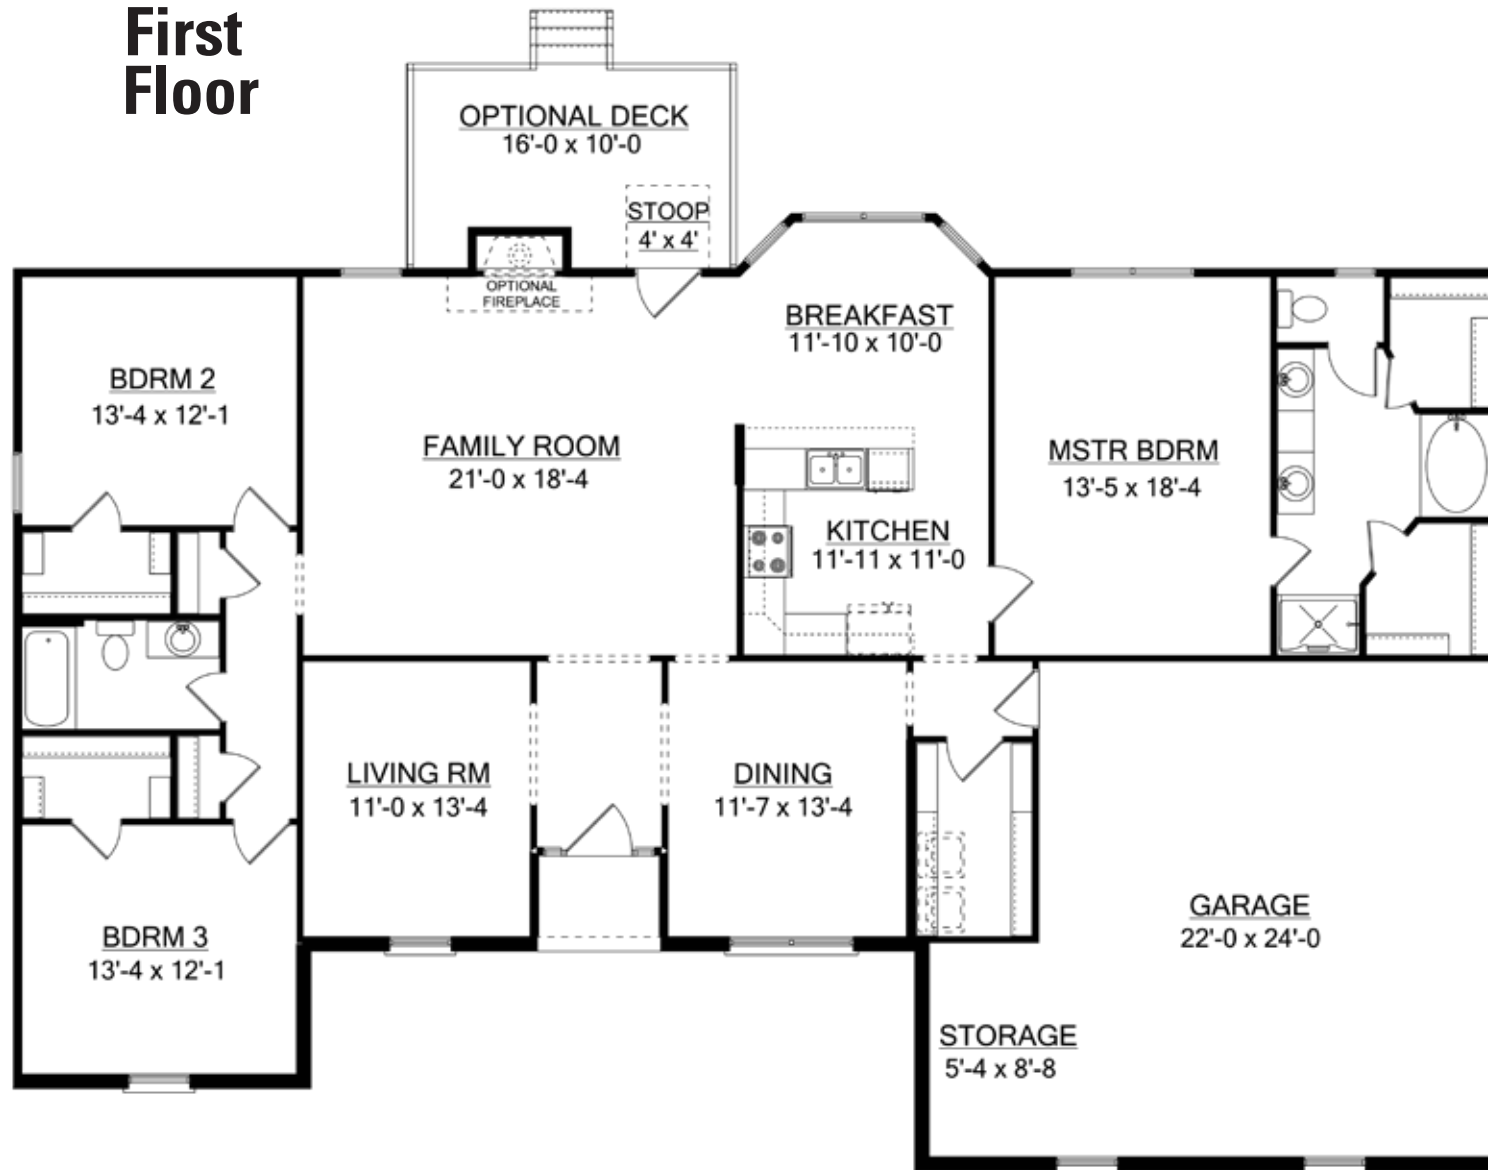

First Floor

Oxford Elevation F

1st Floor.....	2140
Front Porch.....	26
Garage.....	604
Total Under Roof.....	2770
Rear Stoop.....	16
Optional Deck.....	160