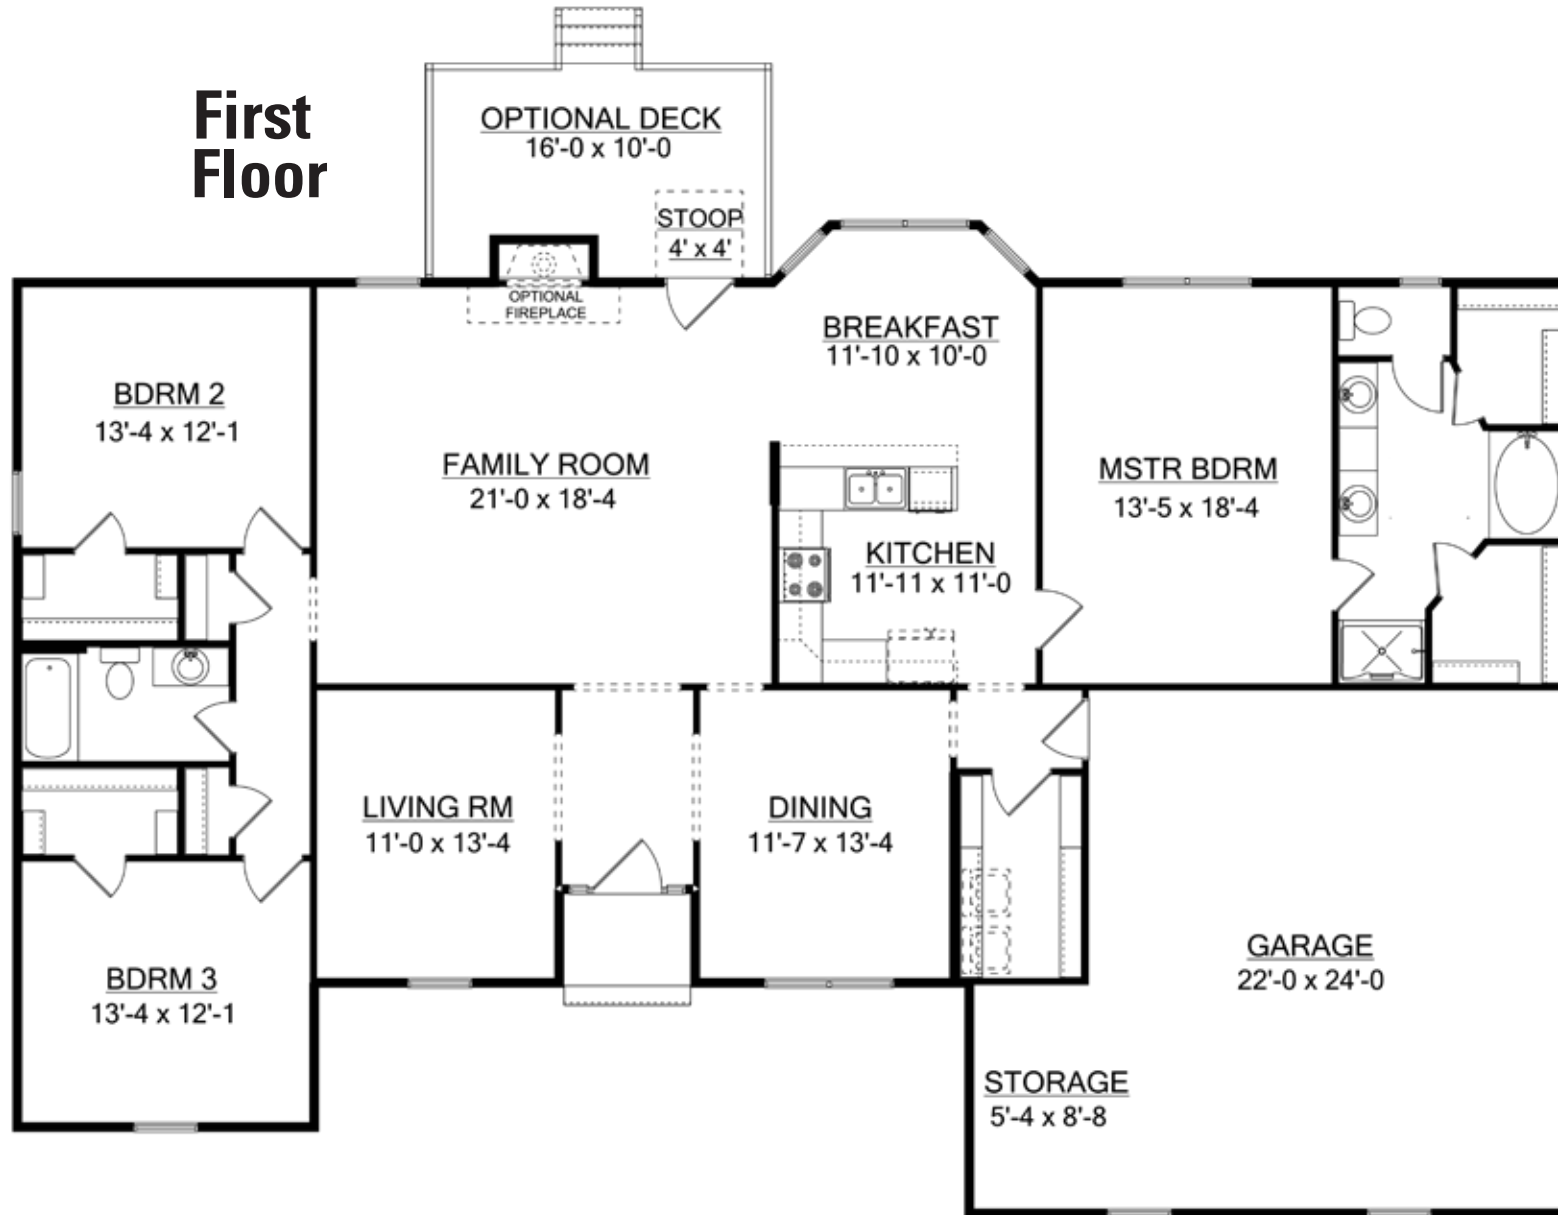

The Oxford

Elevation A

3 Bedroom/2 Bath

1-800-NewHouse | AmericasHomePlace.com

© 2011 America's Home Place, Inc. Any information shown in this ad is subject to change at anytime. Illustrations show options and upgrades not included in base plan. Specifications vary by location. Home designs represented on this page are property of America's Home Place and are intended for demonstration purposes only. Any unauthorized duplication, copying or reproduction, or any other use, is strictly prohibited. FL #CR-C057203 Revised 10/07/11

First Floor

**Oxford
Elevation A**

1st Floor.....	2140
Front Porch.....	26
Garage.....	604
Total Under Roof.....	2770
Rear Stoop.....	16
Optional Deck.....	160

The Oxford

Elevation B

3 Bedroom/2 Bath

1-800-NewHouse | AmericasHomePlace.com

First Floor

Oxford Elevation B

1st Floor.....	2166
Front Porch.....	180
Garage.....	604
Total Under Roof.....	2950
Rear Stoop.....	16
Optional Deck.....	160

© 2011 America's Home Place, Inc. Any information shown in this ad is subject to change at anytime. Illustrations show options and upgrades not included in base plan. Specifications vary by location. Home designs represented on this page are property of America's Home Place and are intended for demonstration purposes only. Any unauthorized duplication, copying or reproduction, or any other use, is strictly prohibited. FL #CR-C057203 Revised 10/07/11