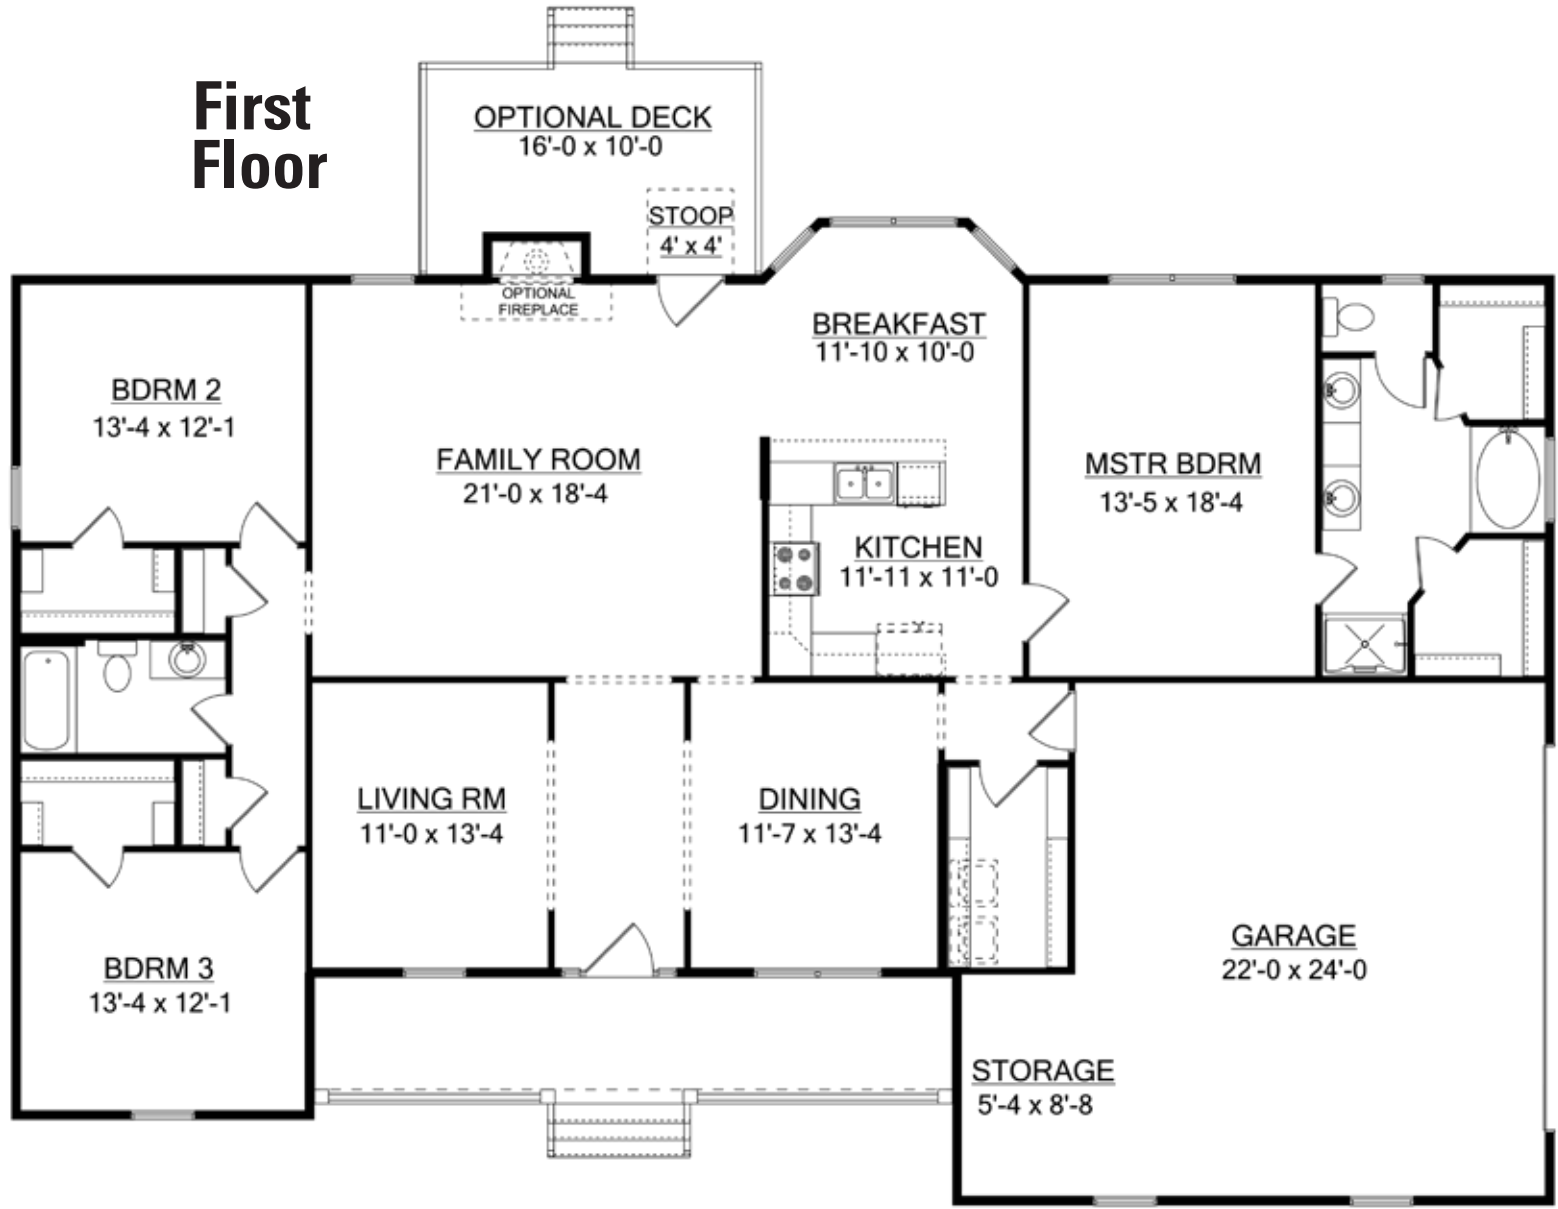

First Floor

**Oxford
Elevation A**

1st Floor.....	2140
Front Porch.....	26
Garage.....	604
Total Under Roof.....	2770
Rear Stoop.....	16
Optional Deck.....	160

The Oxford

Elevation B

3 Bedroom/2 Bath

1-800-NewHouse | AmericasHomePlace.com

First Floor

Oxford Elevation B

1st Floor.....	2166
Front Porch.....	180
Garage.....	604
Total Under Roof.....	2950
Rear Stoop.....	16
Optional Deck.....	160

© 2011 America's Home Place, Inc. Any information shown in this ad is subject to change at anytime. Illustrations show options and upgrades not included in base plan. Specifications vary by location. Home designs represented on this page are property of America's Home Place and are intended for demonstration purposes only. Any unauthorized duplication, copying or reproduction, or any other use, is strictly prohibited. FL #CR-C057203 Revised 10/07/11