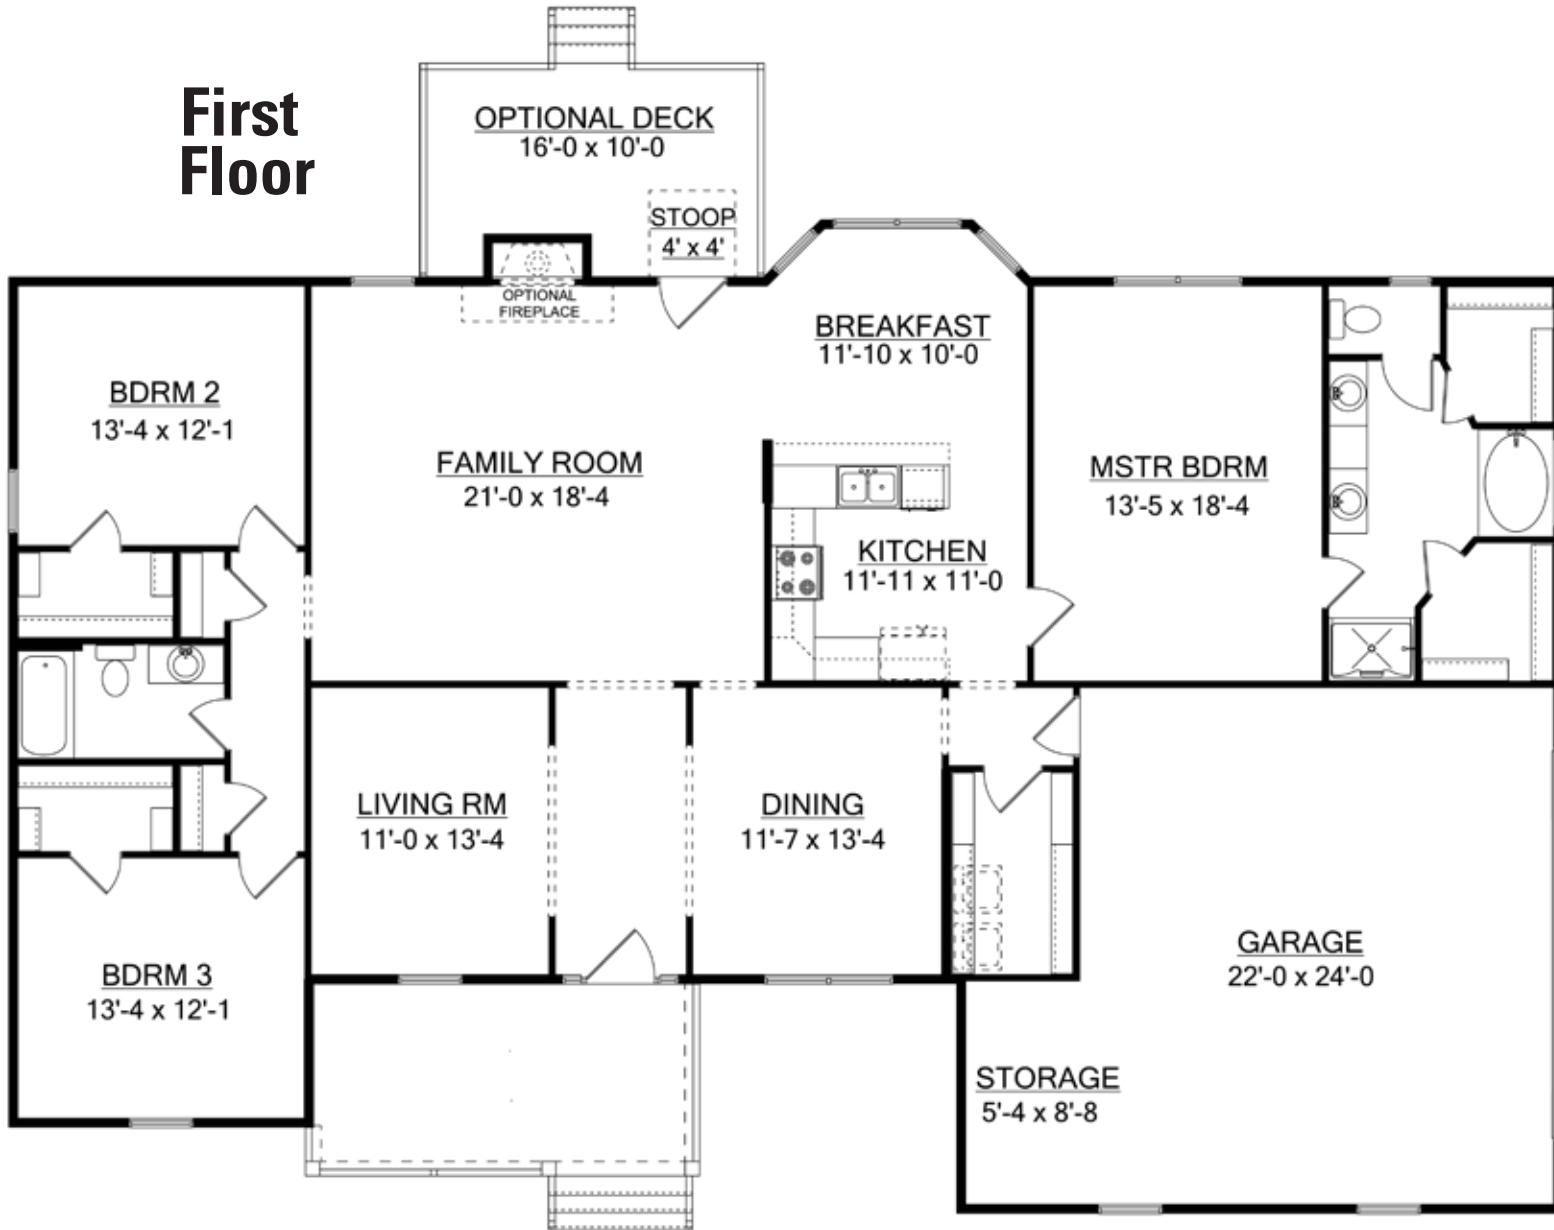

First Floor

Oxford Elevation C

1st Floor	2166
Front Porch	180
Garage	604
Total Under Roof	2950
Rear Stoop	16
Optional Deck	160

The Oxford

Elevation D

3 Bedroom/2 Bath

1-800-NewHouse | AmericasHomePlace.com

© 2011 America's Home Place, Inc. Any information shown in this ad is subject to change at anytime. Illustrations show options and upgrades not included in base plan. Specifications vary by location. Home designs represented on this page are property of America's Home Place and are intended for demonstration purposes only. Any unauthorized duplication, copying or reproduction, or any other use, is strictly prohibited. FL #CR-C057203 Revised 10/07/11

First Floor

Oxford Elevation D

1st Floor.....	2166
Front Porch.....	163
Garage.....	604
Total Under Roof.....	2933
Rear Stoop.....	16
Optional Deck.....	160

The Oxford

Elevation E

3 Bedroom/2 Bath

1-800-NewHouse