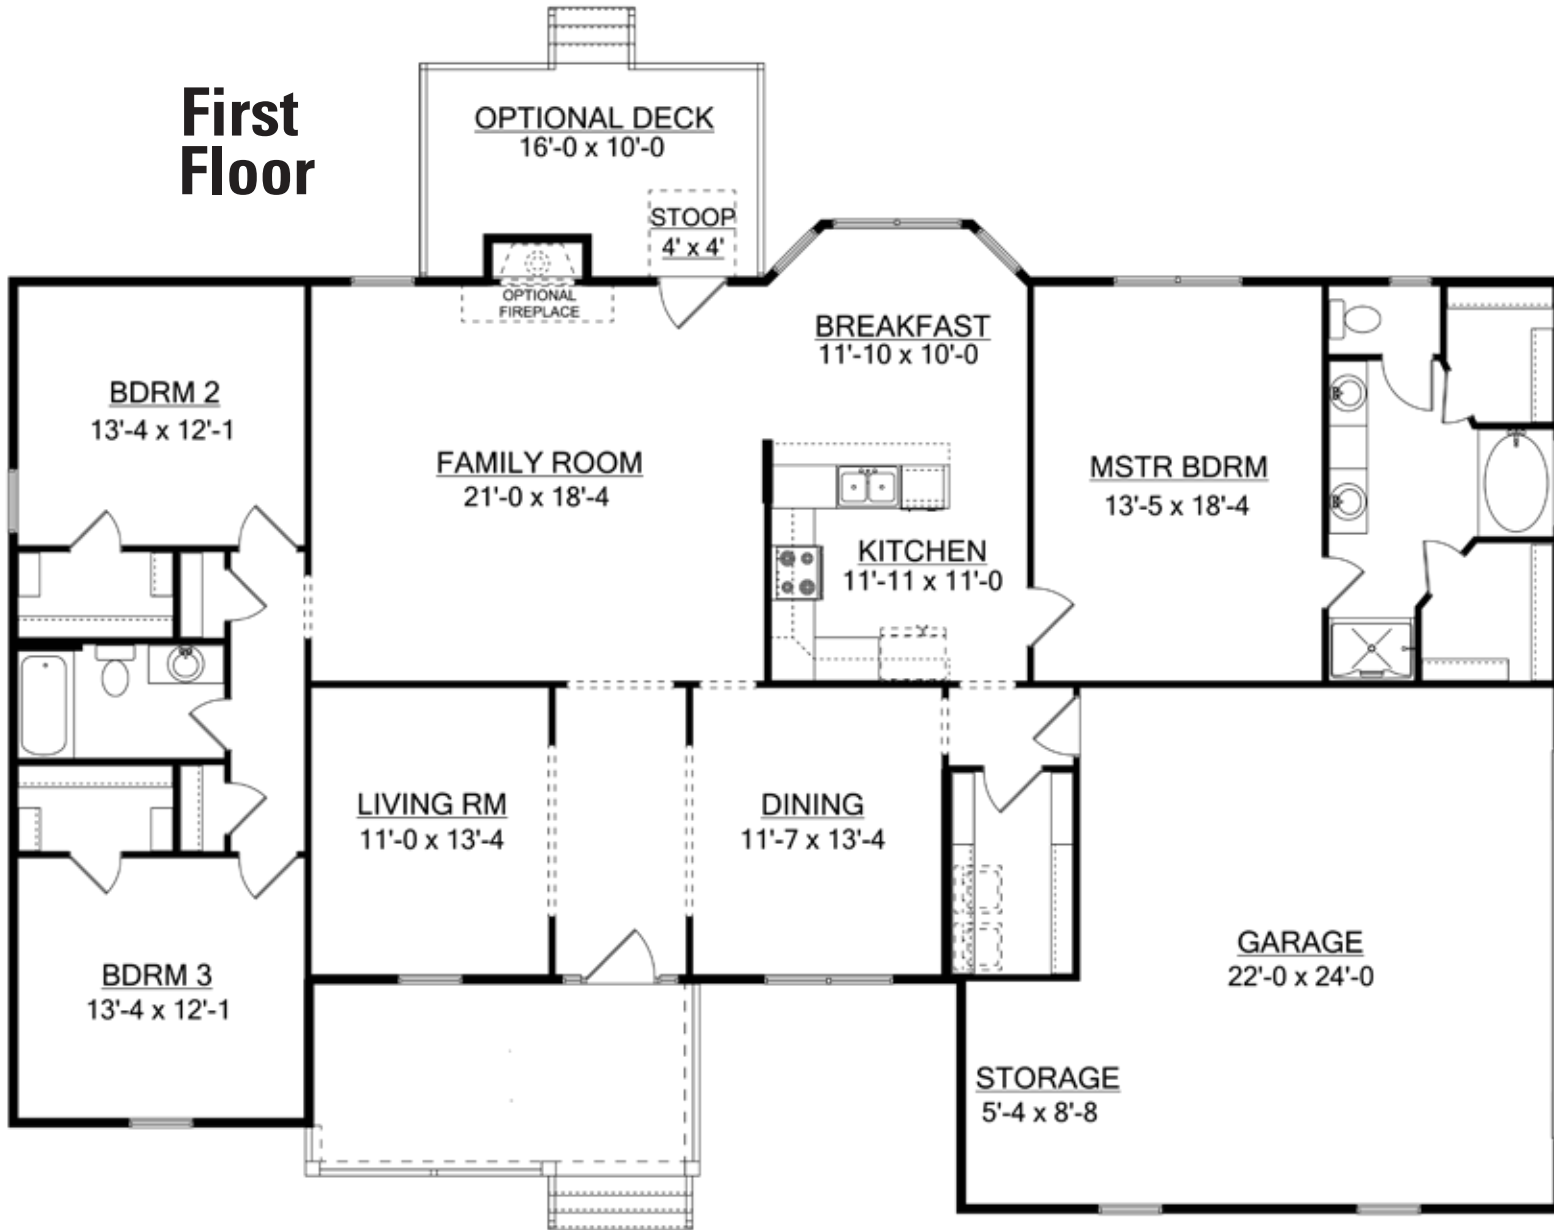

First Floor

Oxford Elevation D

1st Floor.....	2166
Front Porch.....	163
Garage.....	604
Total Under Roof.....	2933
Rear Stoop.....	16
Optional Deck.....	160

The Oxford

Elevation E

3 Bedroom/2 Bath

1-800-NewHouse

First Floor

**Oxford
Elevation E**

1st Floor.....	2166
Front Porch.....	163
Garage.....	604
Total Under Roof.....	2933
Rear Stoop.....	16
Optional Deck.....	160

The Oxford

Elevation F

3 Bedroom/2 Bath

1-800-NewHouse