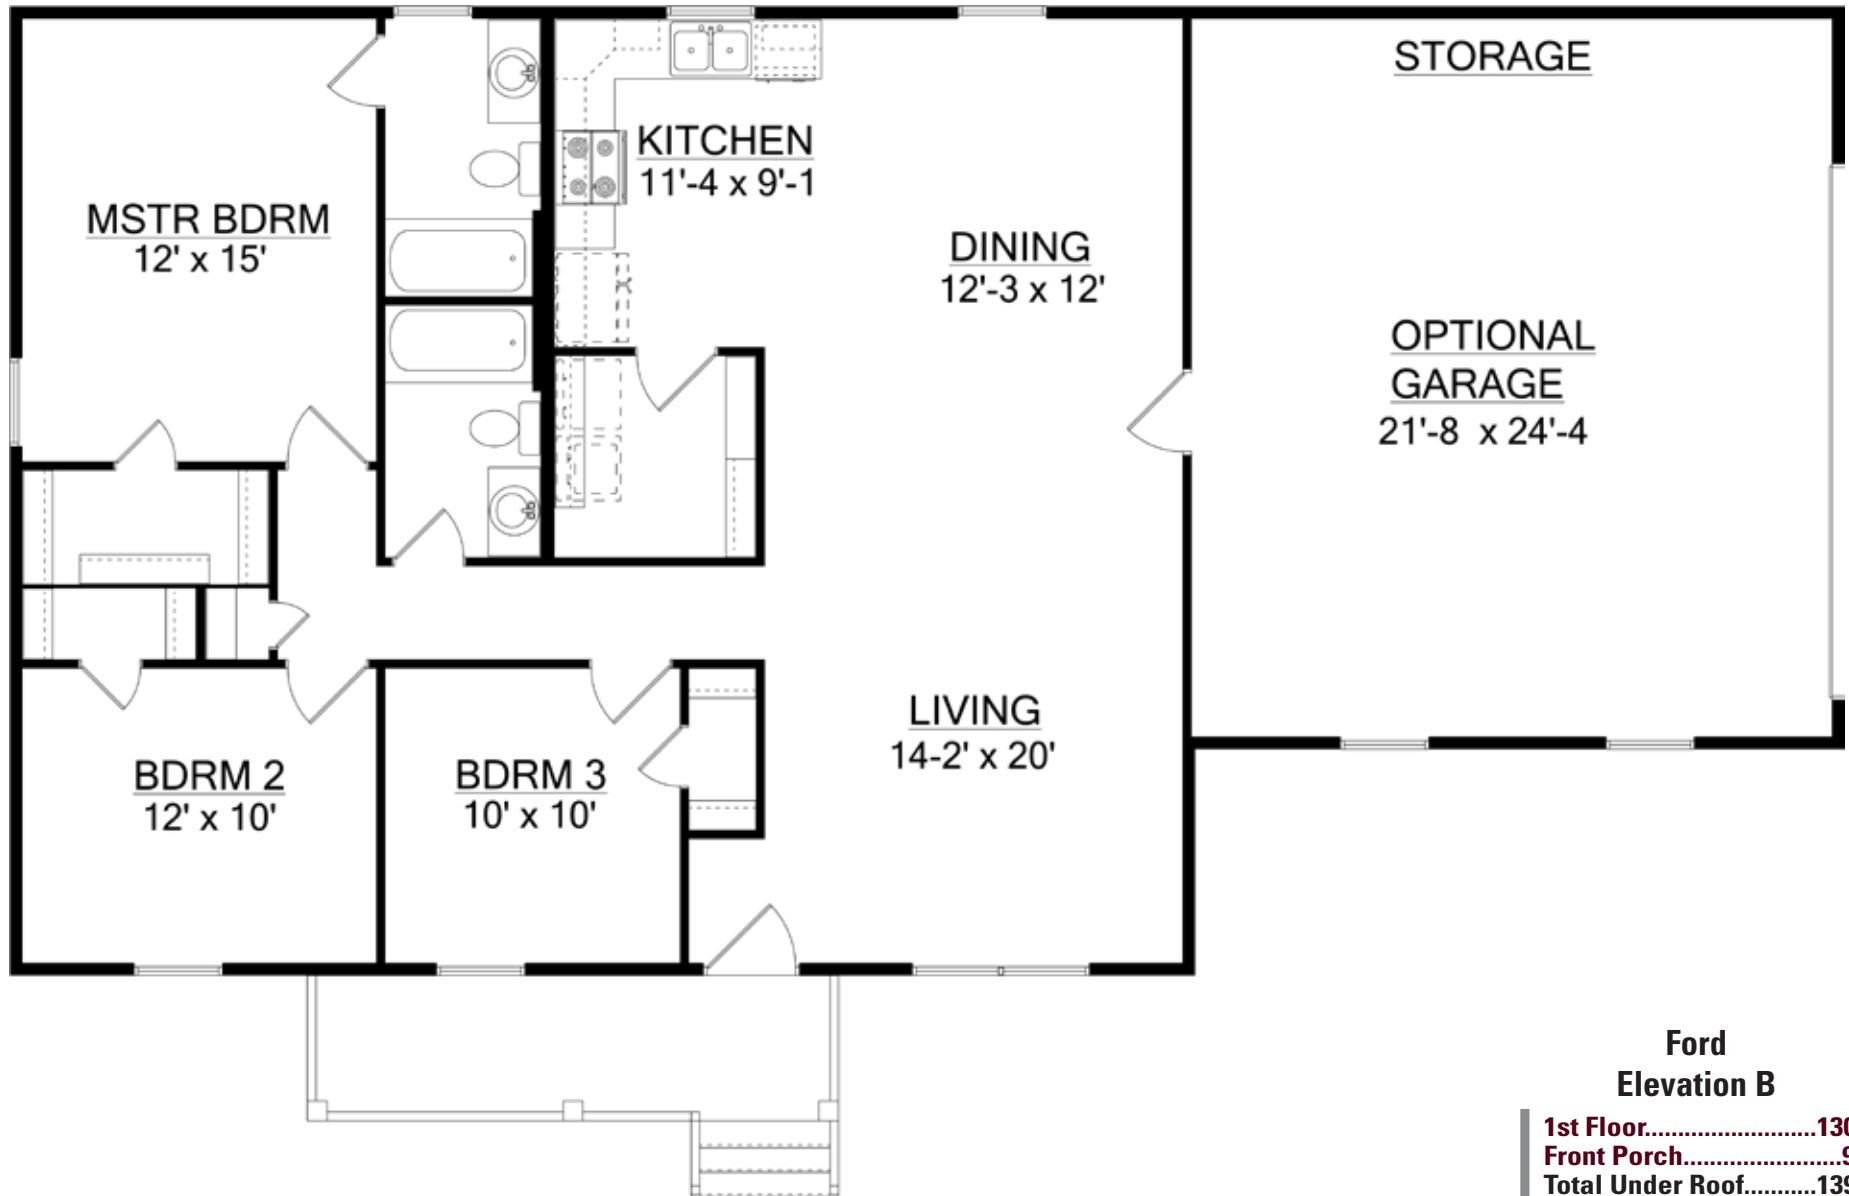

# First Floor

# The Ford

Elevation B

3 Bedroom/2 Bath

1-800-NewHouse

| [AmericasHomePlace.com](http://AmericasHomePlace.com)

© 2011 America's Home Place, Inc. Any information shown in this ad is subject to change at anytime. Illustrations show options and upgrades not included in base plan. Specifications vary by location. Home designs represented on this page are property of America's Home Place and are intended for demonstration purposes only. Any unauthorized duplication, copying or reproduction, or any other use, is strictly prohibited. FL #CR-C057203 Revised 09/13/11

## Ford Elevation B

<b>1st Floor.....</b>	<b>1307</b>
<b>Front Porch.....</b>	<b>90</b>
<b>Total Under Roof.....</b>	<b>1397</b>
<b>Optional Garage.....</b>	<b>550</b>