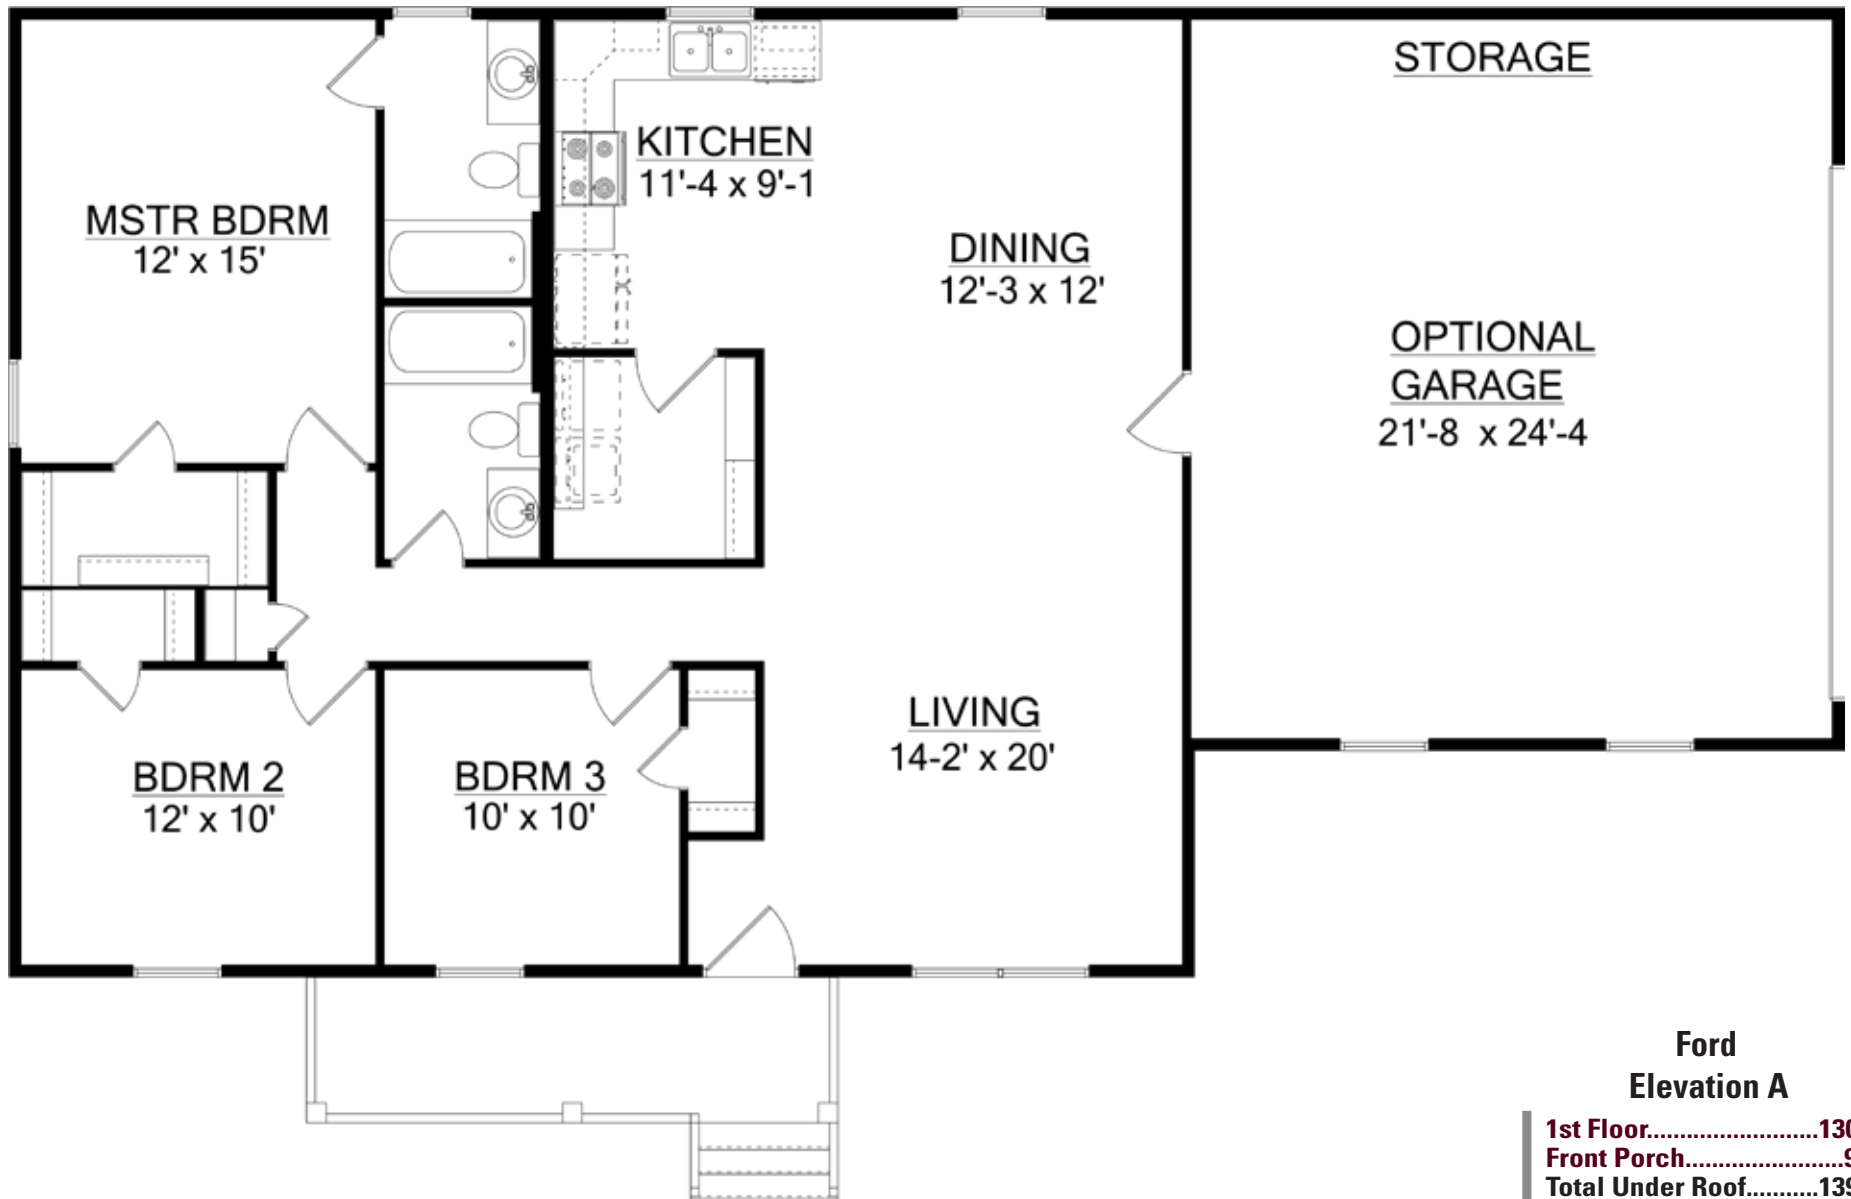

# The Ford

Elevation A

3 Bedroom/2 Bath

1-800-NewHouse

| [AmericasHomePlace.com](http://AmericasHomePlace.com)

© 2011 America's Home Place, Inc. Any information shown in this ad is subject to change at anytime. Illustrations show options and upgrades not included in base plan. Specifications vary by location. Home designs represented on this page are property of America's Home Place and are intended for demonstration purposes only. Any unauthorized duplication, copying or reproduction, or any other use, is strictly prohibited. FL #CR-C057203 Revised 09/13/11

# First Floor

## Ford Elevation A

<b>1st Floor.....</b>	<b>1307</b>
<b>Front Porch.....</b>	<b>90</b>
<b>Total Under Roof.....</b>	<b>1397</b>
<b>Optional Garage.....</b>	<b>550</b>