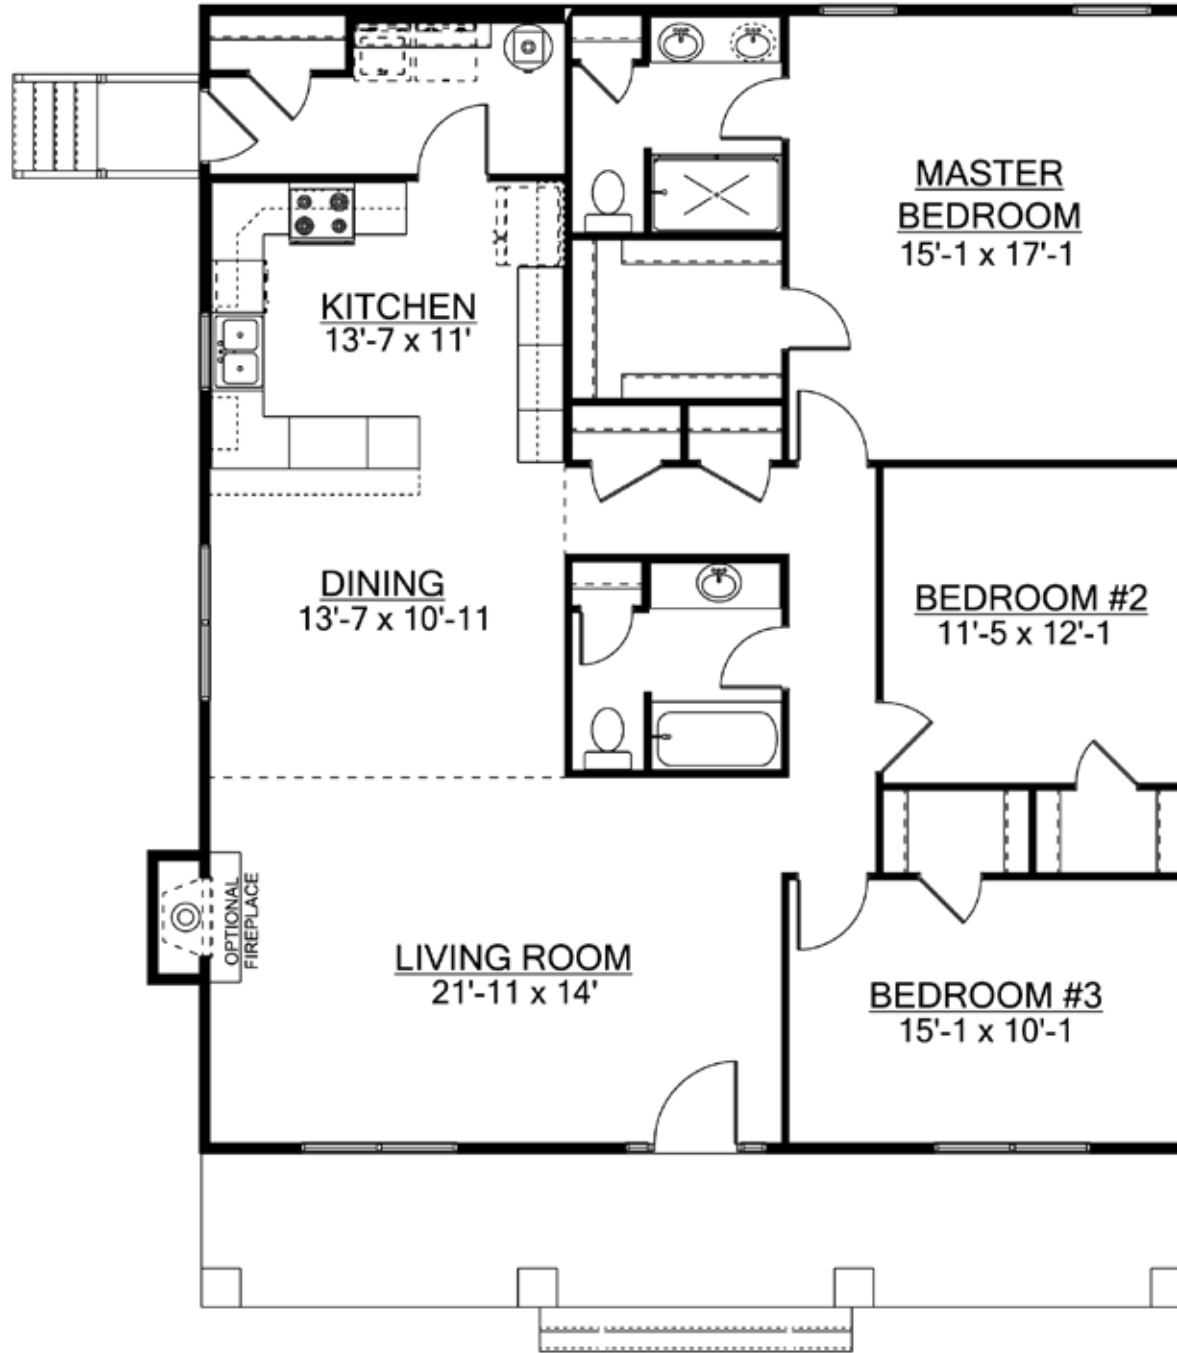

# The Bay Pointe

Elevation A

3 Bedroom/2 Bath

1-800-NewHouse | [AmericasHomePlace.com](http://AmericasHomePlace.com)

© 2011 America's Home Place, Inc. Any information shown in this ad is subject to change at anytime. Illustrations show options and upgrades not included in base plan. Specifications vary by location. Home designs represented on this page are property of America's Home Place and are intended for demonstration purposes only. Any unauthorized duplication, copying or reproduction, or any other use, is strictly prohibited. FL #CR-C057203 Revised 05/03/11

# First Floor

## Bay Pointe Elevation A

1st Floor.....	1672
Front Porch.....	228
Covered Stoop.....	16
<b>Total Under Roof.....</b>	<b>1916</b>