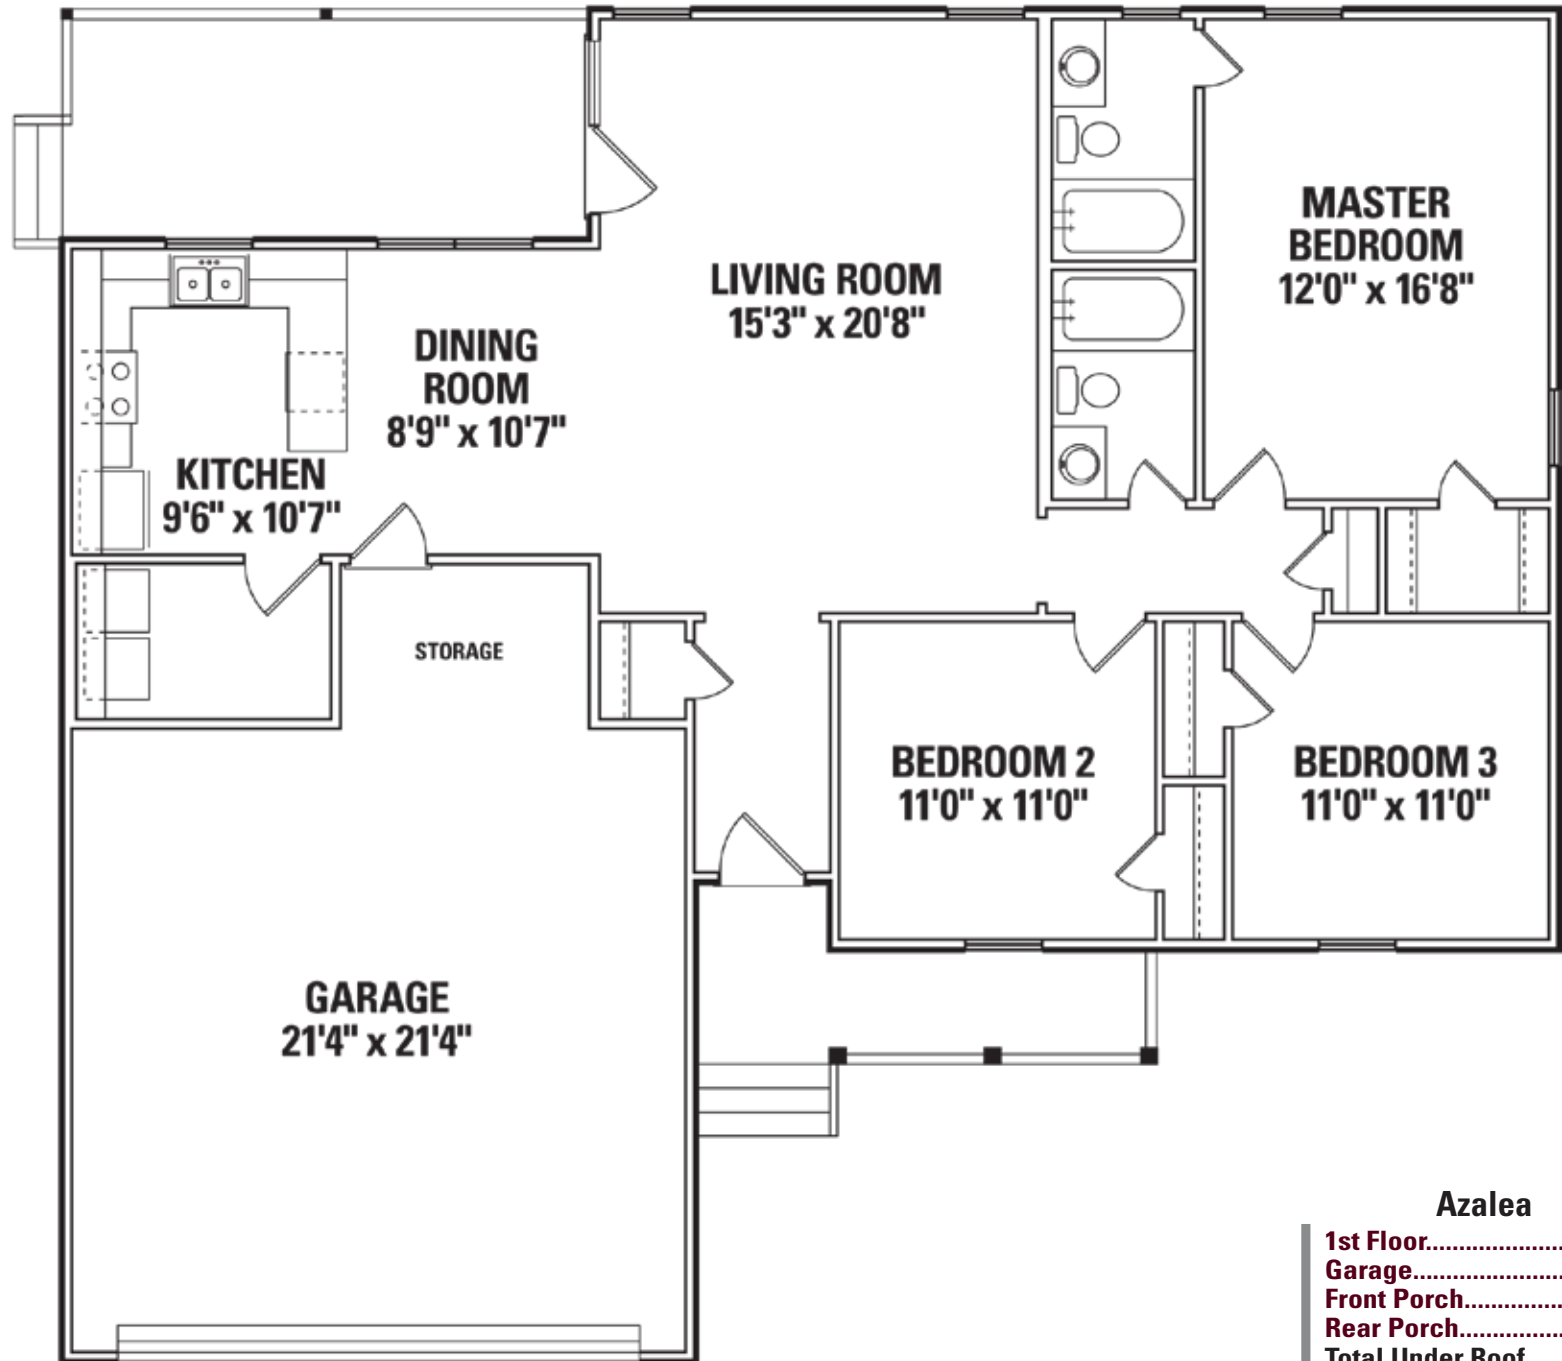

The Azalea

3 Bedroom/2 Bath

1-800-NewHouse

| AmericasHomePlace.com

© 2011 America's Home Place, Inc. Any information shown in this ad is subject to change at anytime. Illustrations show options and upgrades not included in base plan. Specifications vary by location. Home designs represented on this page are property of America's Home Place and are intended for demonstration purposes only. Any unauthorized duplication, copying or reproduction, or any other use, is strictly prohibited. FL #CR-C057203 Revised 05/03/11

First Floor

Azalea

1st Floor.....	1330
Garage.....	533
Front Porch.....	75
Rear Porch.....	147
Total Under Roof.....	2446