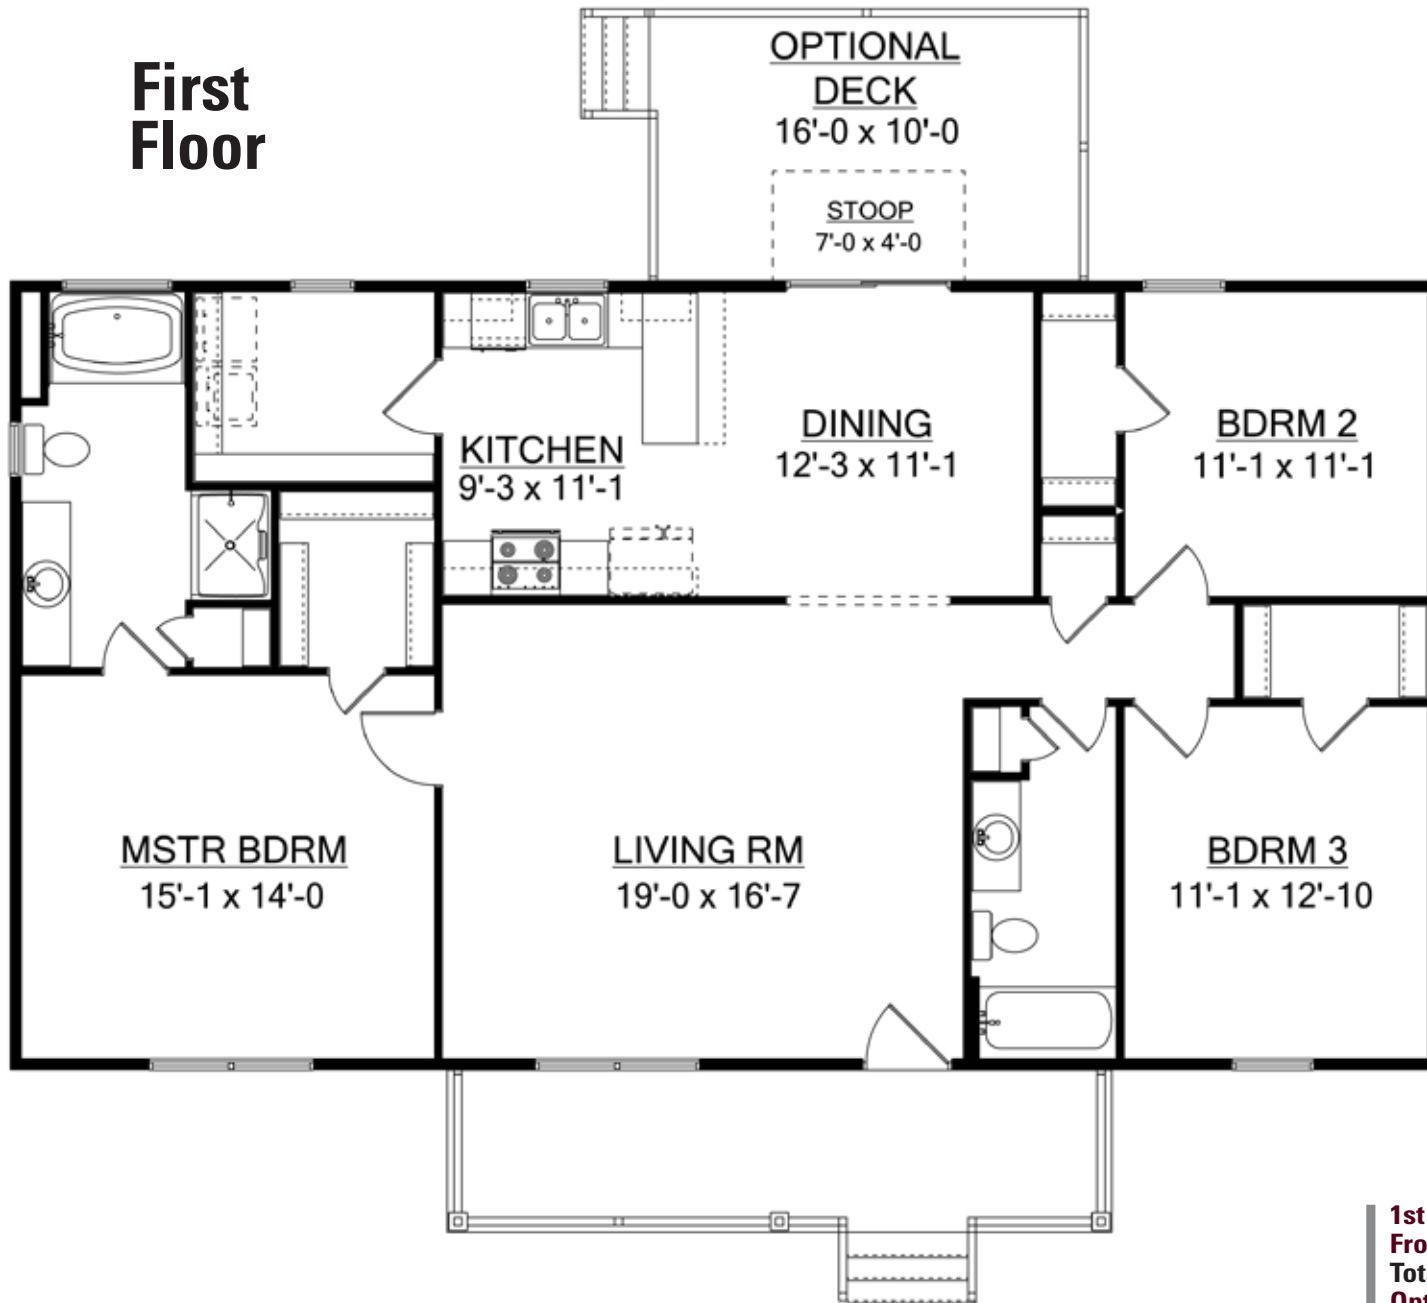

The Ashley

3 Bedroom/2 Bath

1-800-NewHouse

| AmericasHomePlace.com

© 2011 America's Home Place, Inc. Any information shown in this ad is subject to change at anytime. Illustrations show options and upgrades not included in base plan. Specifications vary by location. Home designs represented on this page are property of America's Home Place and are intended for demonstration purposes only. Any unauthorized duplication, copying or reproduction, or any other use, is strictly prohibited. FL #CR-C057203 Revised 12/07/11

First Floor

Ashley

1st Floor.....	1491
Front Porch.....	144
Total Under Roof.....	1635
Optional Deck.....	160
Rear Stoop.....	28