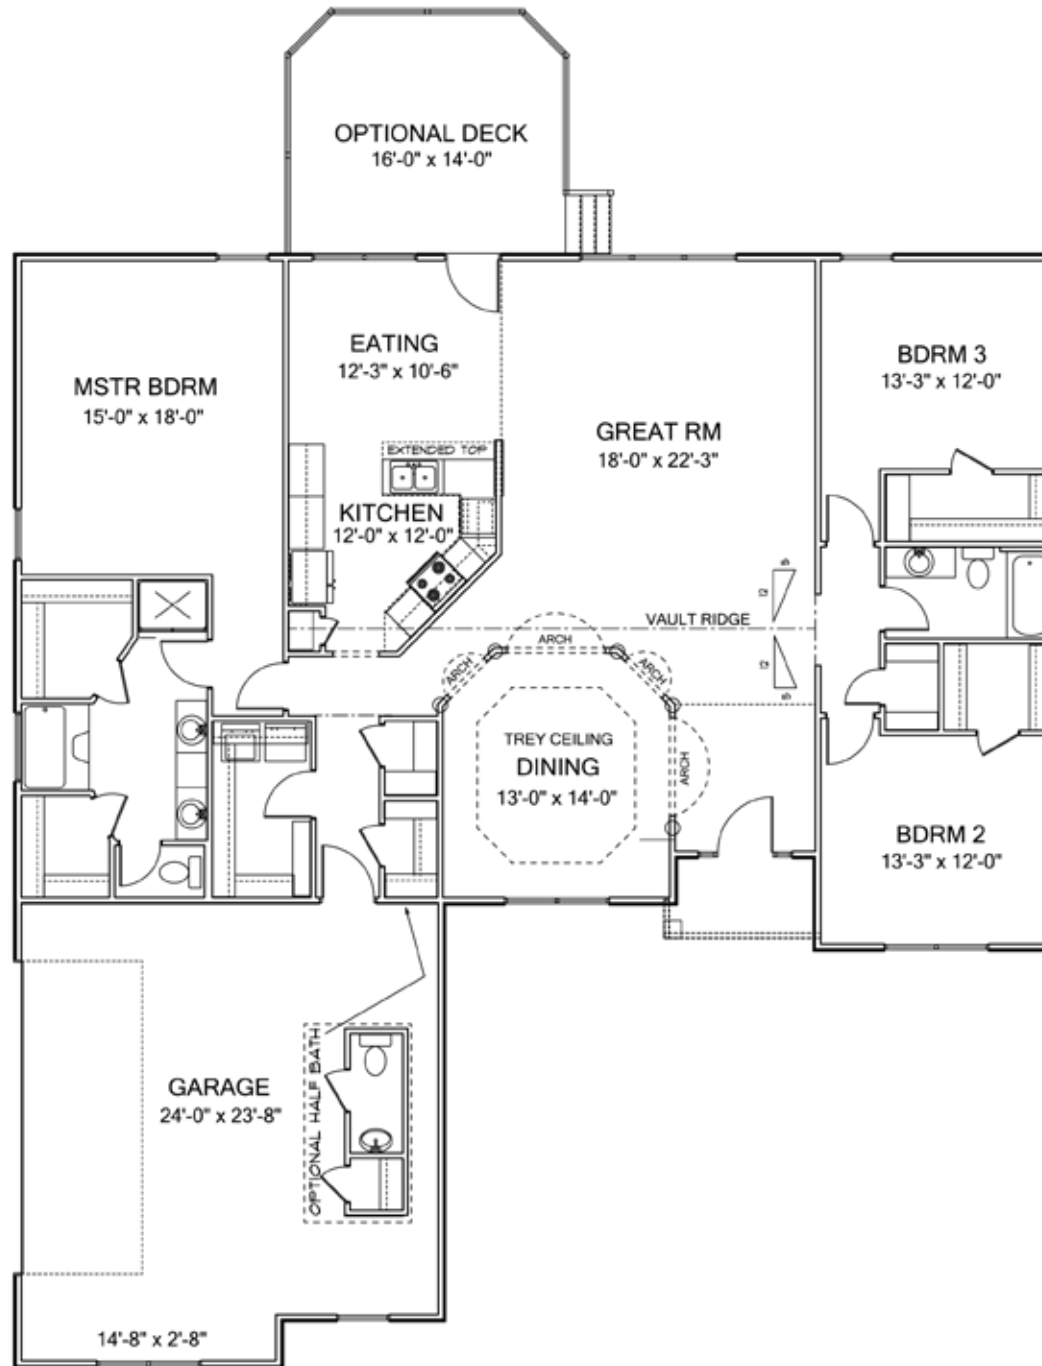

The Ashford

3 Bedroom/2 Bath

1-800-NewHouse

| AmericasHomePlace.com

© 2011 America's Home Place, Inc. Any information shown in this ad is subject to change at anytime. Illustrations show options and upgrades not included in base plan. Specifications vary by location. Home designs represented on this page are property of America's Home Place and are intended for demonstration purposes only. Any unauthorized duplication, copying or reproduction, or any other use, is strictly prohibited. FL #CR-C057203 Revised 05/03/11

First Floor

Ashford

1st Floor.....	2256
Garage.....	633
Front Porch.....	39
Total Under Roof.....	2928
Optional Rear Deck.....	224