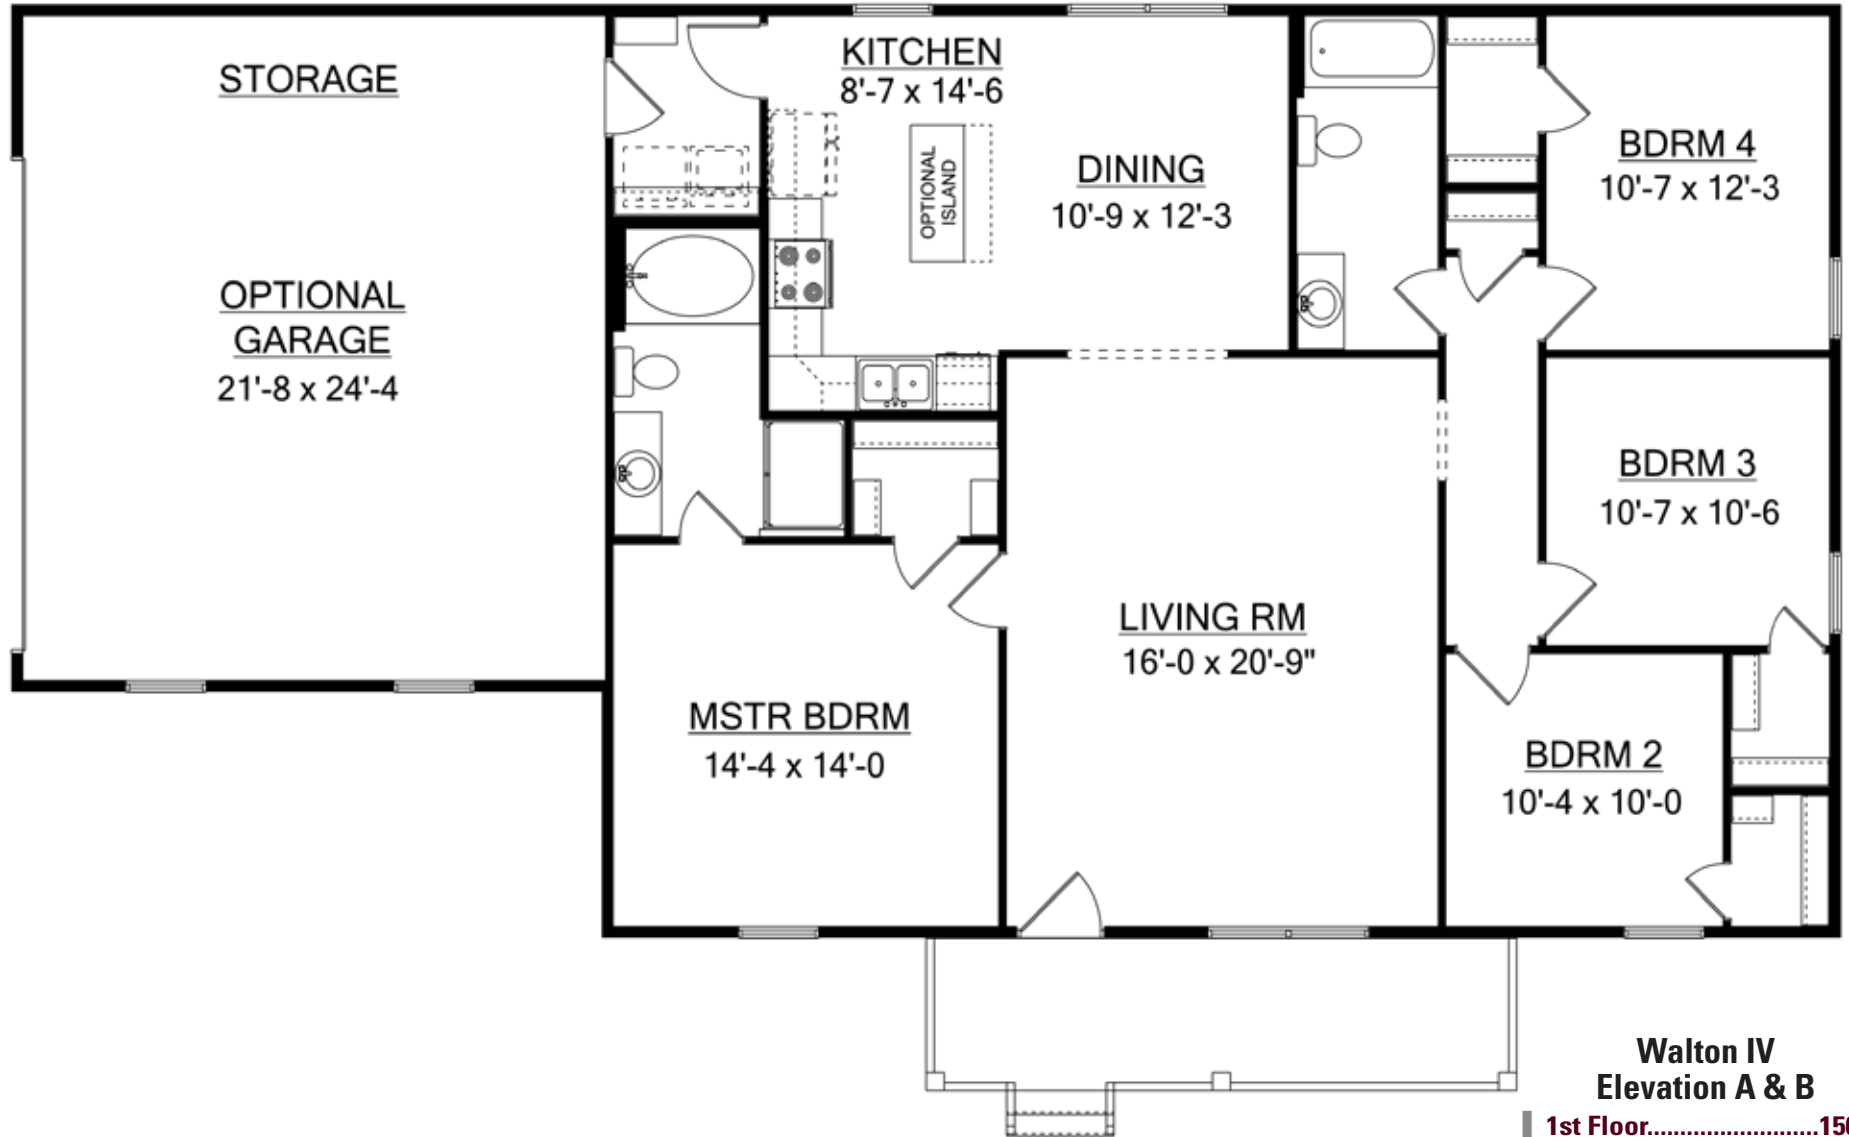

The Walton IV

Elevation A

4 Bedroom/2 Bath

1-800-NewHouse | AmericasHomePlace.com

© 2011 America's Home Place, Inc. Any information shown in this ad is subject to change at anytime. Illustrations show options and upgrades not included in base plan. Specifications vary by location. Home designs represented on this page are property of America's Home Place and are intended for demonstration purposes only. Any unauthorized duplication, copying or reproduction, or any other use, is strictly prohibited. FL #CR-C057203 Revised 05/03/11

The Walton IV

Elevation B

4 Bedroom/2 Bath

1-800-NewHouse

| AmericasHomePlace.com

© 2011 America's Home Place, Inc. Any information shown in this ad is subject to change at anytime. Illustrations show options and upgrades not included in base plan. Specifications vary by location. Home designs represented on this page are property of America's Home Place and are intended for demonstration purposes only. Any unauthorized duplication, copying or reproduction, or any other use, is strictly prohibited. FL #CR-C057203 Revised 05/03/11

First Floor

**Walton IV
Elevation A & B**

1st Floor.....	1564
Front Porch.....	125
Total Under Roof.....	1689
Optional Garage.....	550