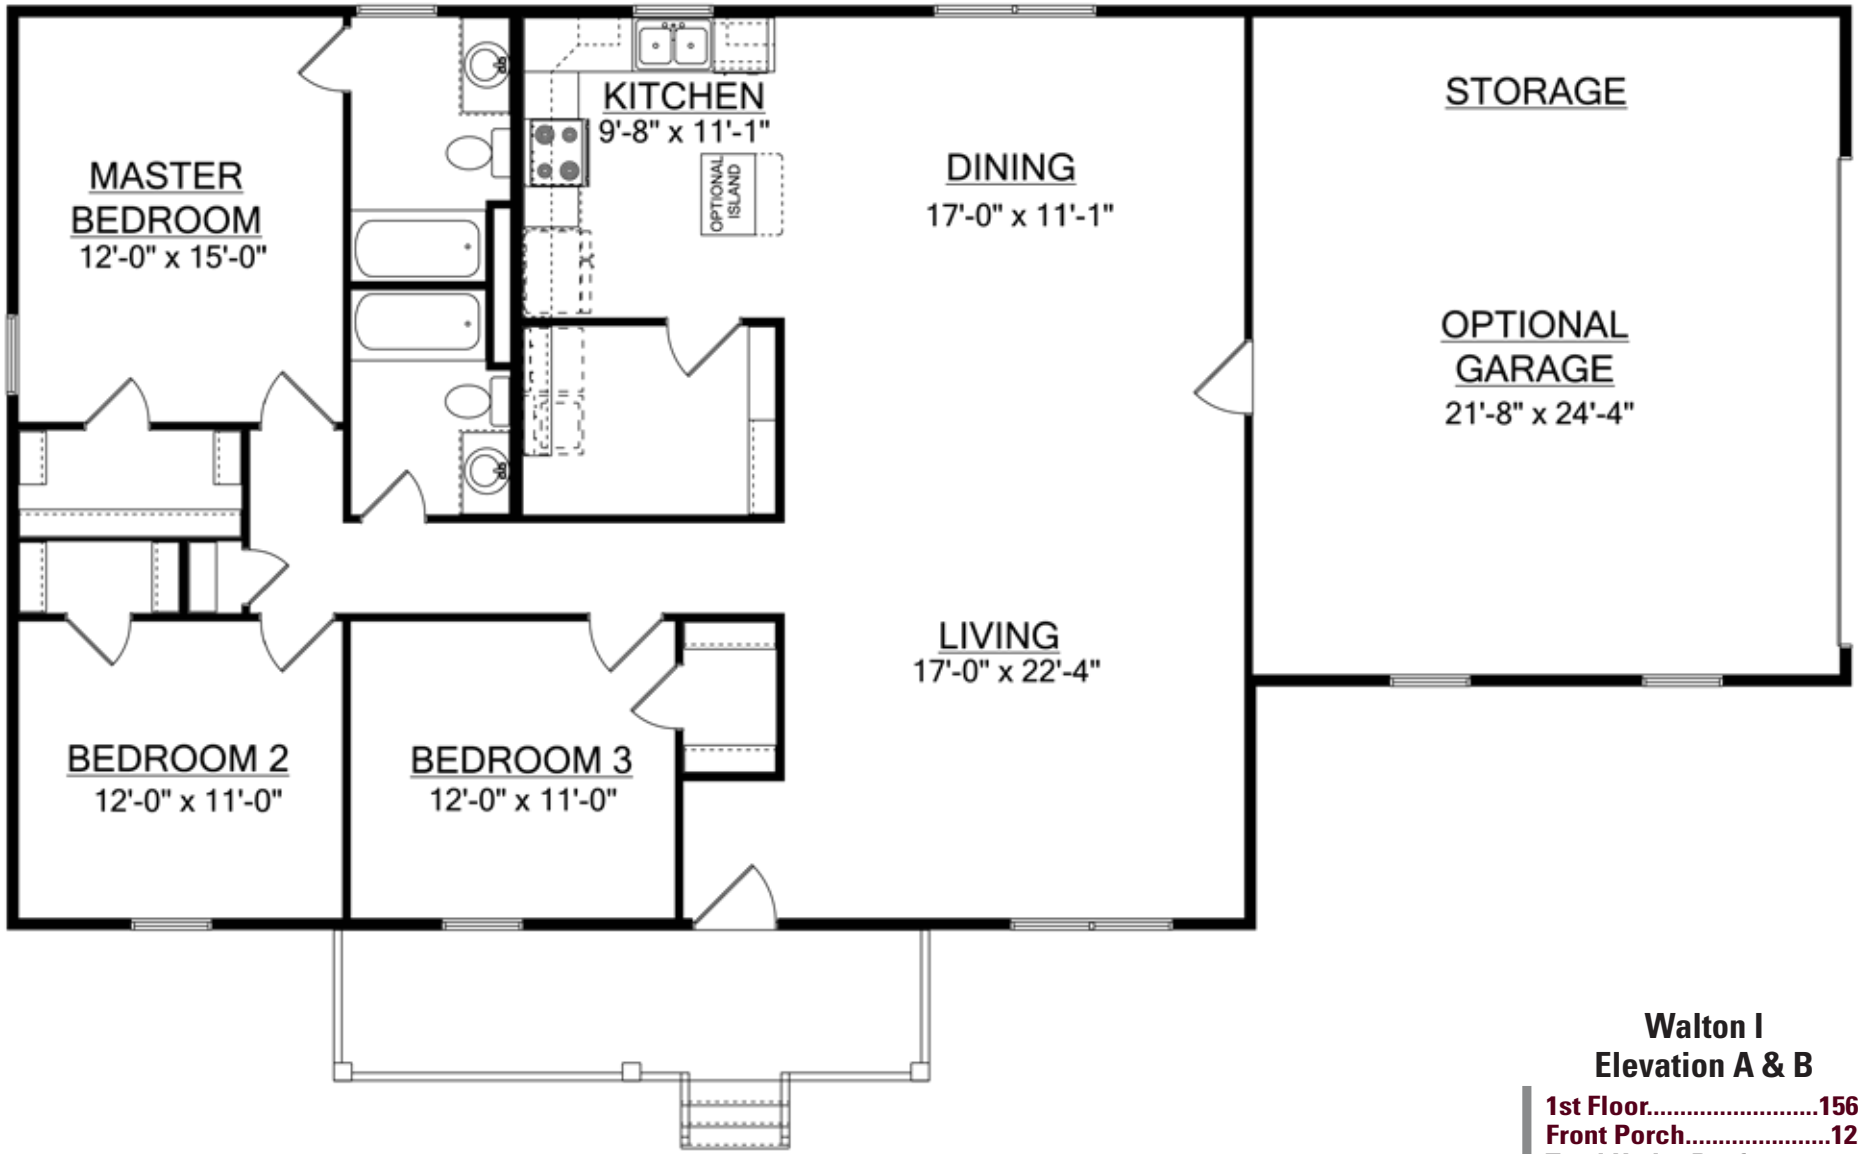

The Walton I

Elevation A

3 Bedroom/2 Bath

1-800-NewHouse

| AmericasHomePlace.com

© 2011 America's Home Place, Inc. Any information shown in this ad is subject to change at anytime. Illustrations show options and upgrades not included in base plan. Specifications vary by location. Home designs represented on this page are property of America's Home Place and are intended for demonstration purposes only. Any unauthorized duplication, copying or reproduction, or any other use, is strictly prohibited. FL #CR-C057203 Revised 05/03/11

The Walton I

Elevation B

3 Bedroom/2 Bath

1-800-NewHouse

AmericasHomePlace.com

© 2011 America's Home Place, Inc. Any information shown in this ad is subject to change at anytime. Illustrations show options and upgrades not included in base plan. Specifications vary by location. Home designs represented on this page are property of America's Home Place and are intended for demonstration purposes only. Any unauthorized duplication, copying or reproduction, or any other use, is strictly prohibited. FL #CR-C057203 Revised 05/03/11

First Floor

Walton I
Elevation A & B

1st Floor.....	1564
Front Porch.....	125
Total Under Roof.....	1689
Optional Garage.....	550

© 2011 America's Home Place, Inc. Any information shown in this ad is subject to change at anytime. Illustrations show options and upgrades not included in base plan. Specifications vary by location. Home designs represented on this page are property of America's Home Place and are intended for demonstration purposes only. Any unauthorized duplication, copying or reproduction, or any other use, is strictly prohibited. FL #CR-C057203 Revised 05/03/11