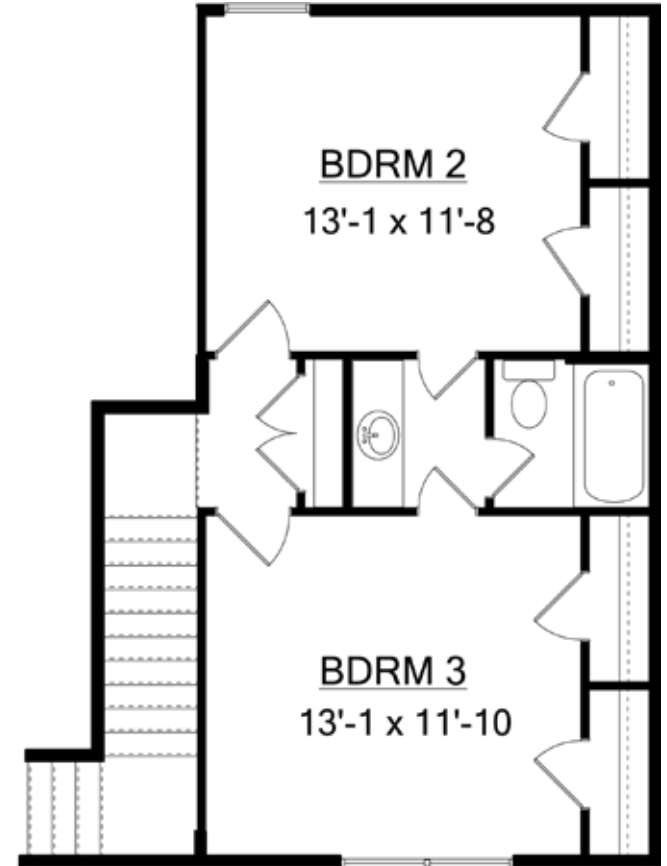

The Riverbend

3 Bedroom/2.5 Bath

1-800-NewHouse

| AmericasHomePlace.com

© 2011 America's Home Place, Inc. Any information shown in this ad is subject to change at anytime. Illustrations show options and upgrades not included in base plan. Specifications vary by location. Home designs represented on this page are property of America's Home Place and are intended for demonstration purposes only. Any unauthorized duplication, copying or reproduction, or any other use, is strictly prohibited. FL #CR-C057203 Revised 09/02/11

First Floor

Second Floor

Riverbend

1st Floor.....	1140
2nd Floor.....	531
Front Porch.....	228
Total Under Roof.....	1899
Rear Stoop.....	16