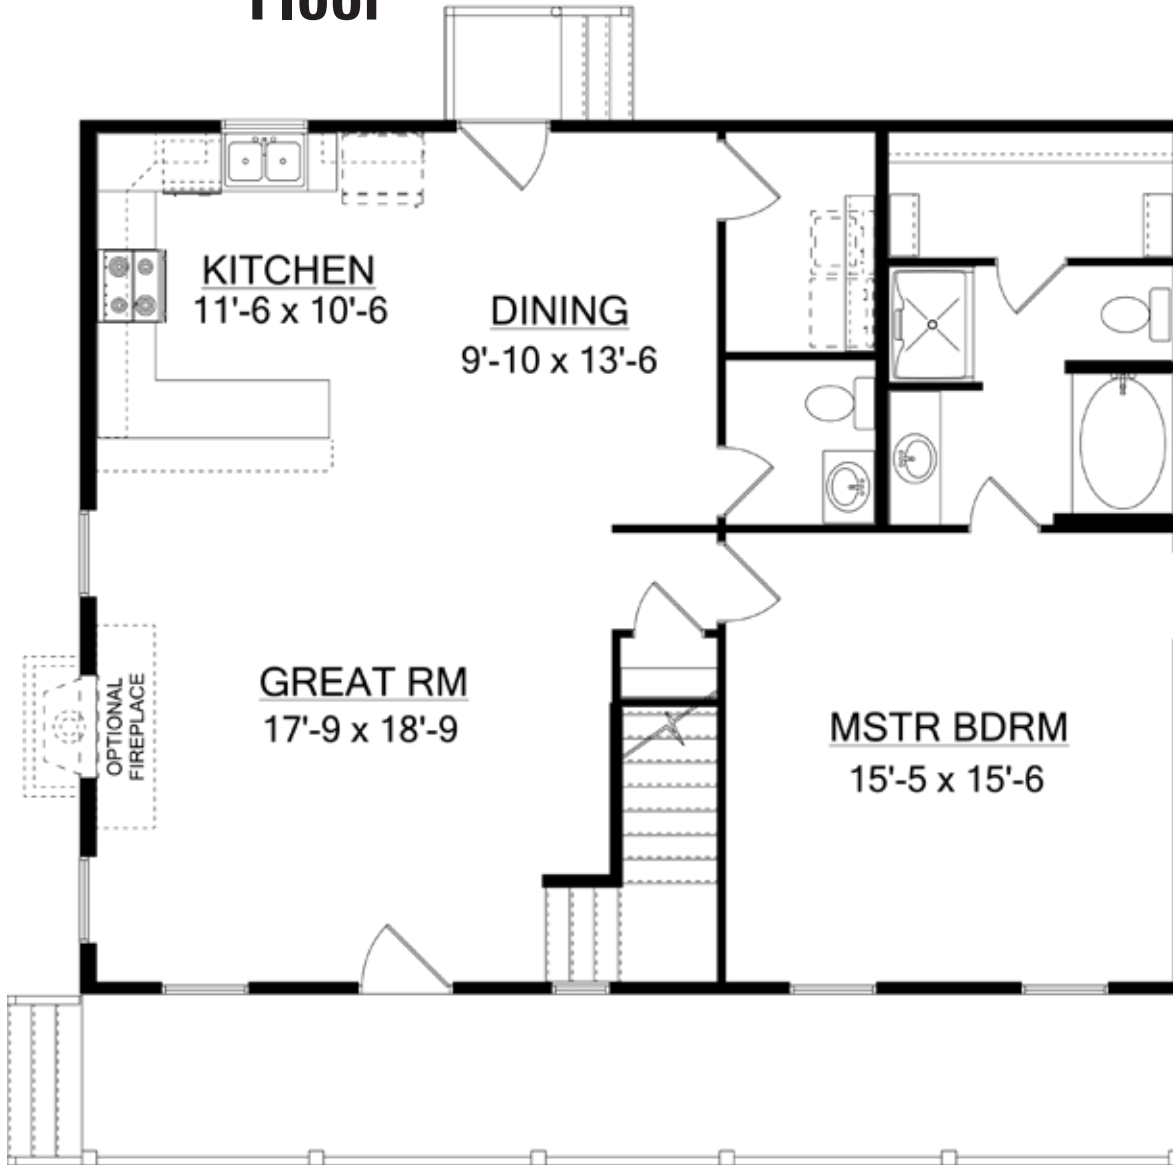

The Riverbend

3 Bedroom/2.5 Bath

1-800-NewHouse

| AmericasHomePlace.com

© 2011 America's Home Place, Inc. Any information shown in this ad is subject to change at anytime. Illustrations show options and upgrades not included in base plan. Specifications vary by location. Home designs represented on this page are property of America's Home Place and are intended for demonstration purposes only. Any unauthorized duplication, copying or reproduction, or any other use, is strictly prohibited. FL #CR-C057203 Revised 09/02/11

First Floor

Second Floor

Riverbend

1st Floor.....	1140
2nd Floor.....	531
Front Porch.....	228
Total Under Roof.....	1899
Rear Stoop.....	16