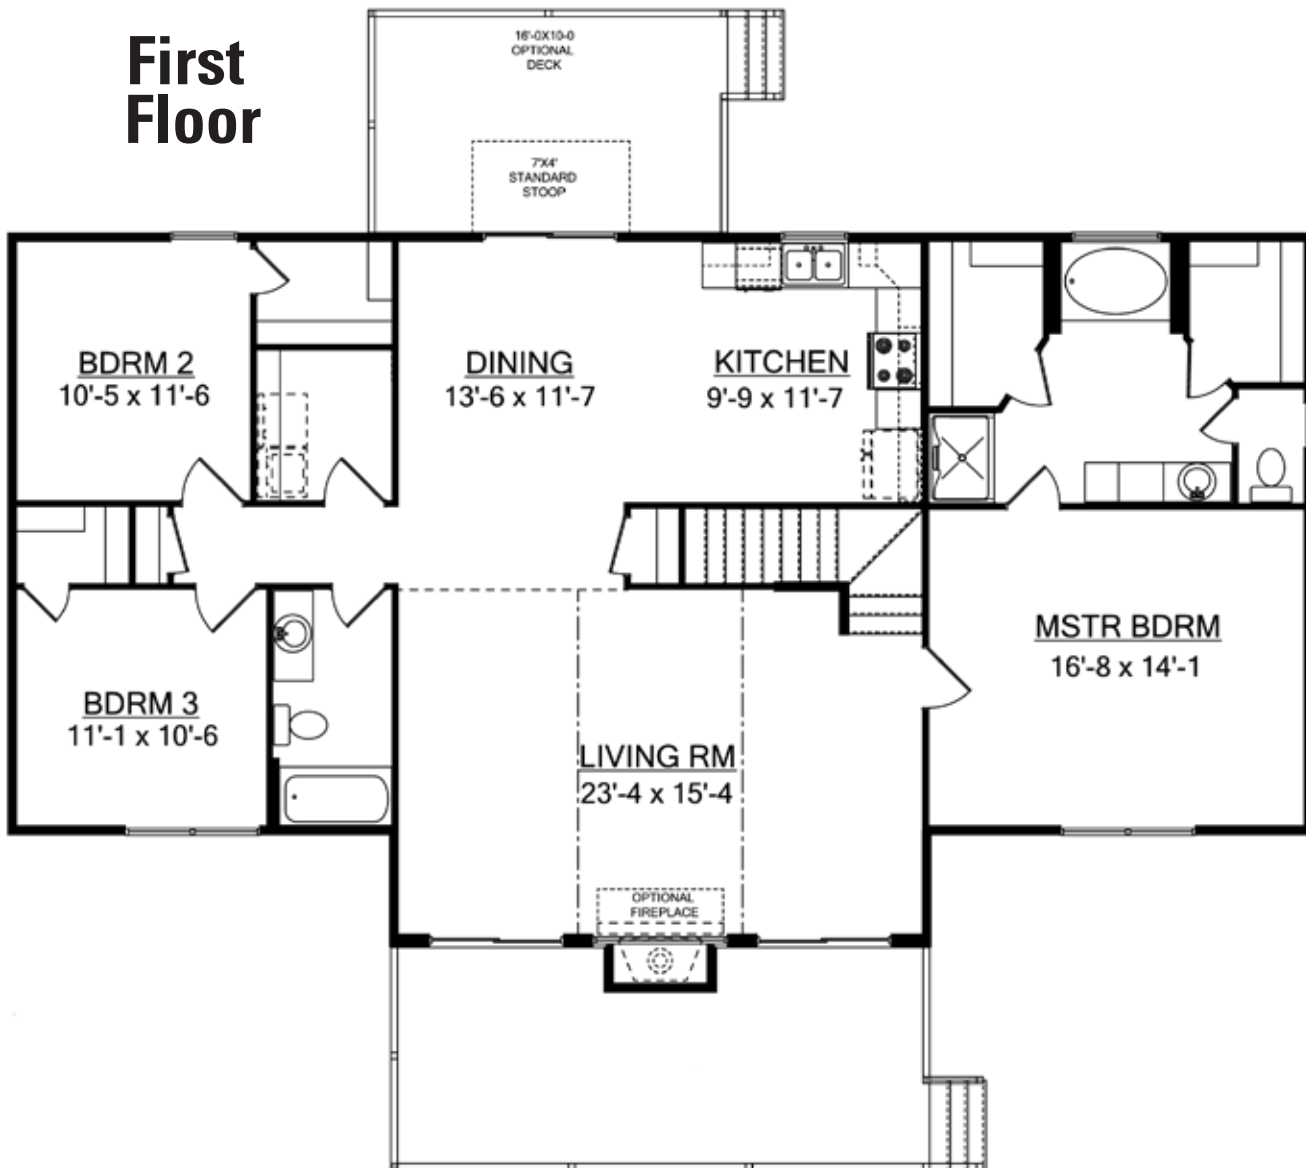

The Pleasantview II

3 Bedroom/2 Bath

1-800-NewHouse | AmericasHomePlace.com

© 2011 America's Home Place, Inc. Any information shown in this ad is subject to change at anytime. Illustrations show options and upgrades not included in base plan. Specifications vary by location. Home designs represented on this page are property of America's Home Place and are intended for demonstration purposes only. Any unauthorized duplication, copying or reproduction, or any other use, is strictly prohibited. FL #CR-C057203 Revised 08/16/11

First Floor

Second Floor

Pleasantview II

1st Floor.....	1668
2nd Floor.....	187
Total Under Roof.....	1855
Front Deck.....	240
Rear Stoop.....	28
Optional Rear Deck.....	160