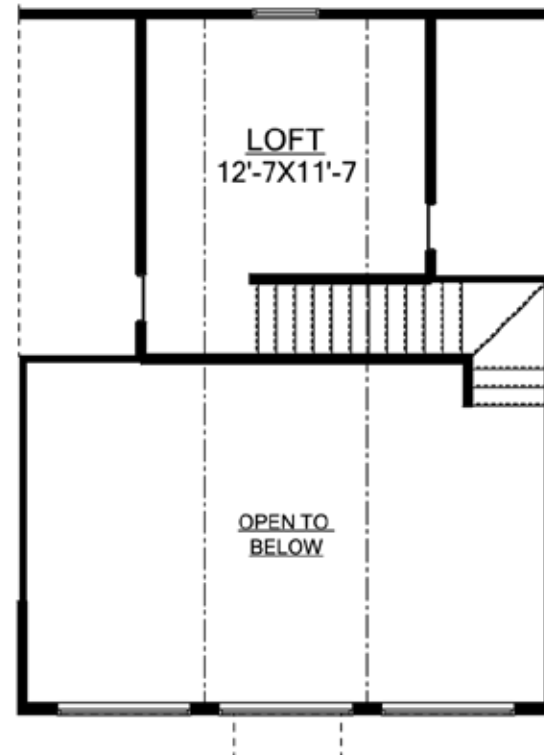

The Pleasantview II

3 Bedroom/2 Bath

1-800-NewHouse | AmericasHomePlace.com

© 2011 America's Home Place, Inc. Any information shown in this ad is subject to change at anytime. Illustrations show options and upgrades not included in base plan. Specifications vary by location. Home designs represented on this page are property of America's Home Place and are intended for demonstration purposes only. Any unauthorized duplication, copying or reproduction, or any other use, is strictly prohibited. FL #CR-C057203 Revised 08/16/11

First Floor

Second Floor

Pleasantview II

1st Floor.....	1668
2nd Floor.....	187
Total Under Roof.....	1855
Front Deck.....	240
Rear Stoop.....	28
Optional Rear Deck.....	160