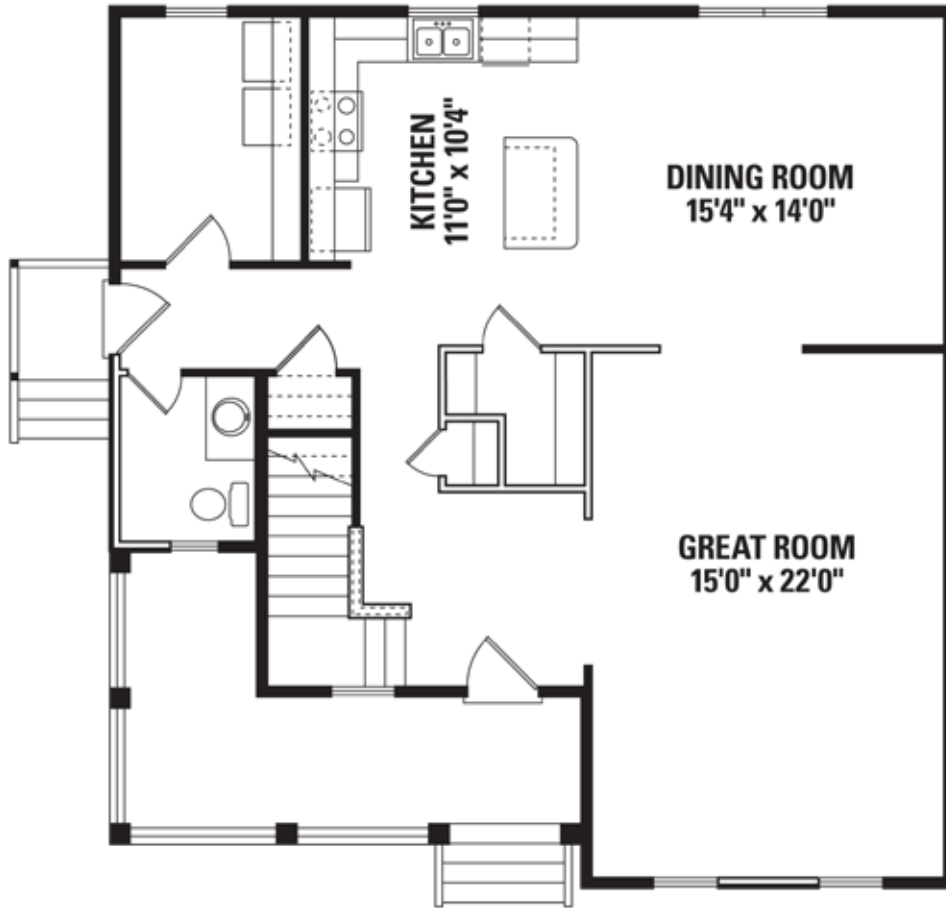

The Pembroke

Elevation A

3 Bedroom/2.5 Bath

1-800-NewHouse

| AmericasHomePlace.com

© 2011 America's Home Place, Inc. Any information shown in this ad is subject to change at anytime. Illustrations show options and upgrades not included in base plan. Specifications vary by location. Home designs represented on this page are property of America's Home Place and are intended for demonstration purposes only. Any unauthorized duplication, copying or reproduction, or any other use, is strictly prohibited. FL #CR-C057203 Revised 05/03/11

First Floor

Second Floor

Pembroke Elevation A

1st Floor	1054
2nd Floor	1110
Porch 1st Floor	152
Porch 2nd Floor	152
Side Stoop	20
Total Under Roof	2468

The Pembroke

Elevation B

3 Bedroom/2.5 Bath

1-800-NewHouse | AmericasHomePlace.com

First Floor

Second Floor

Pembroke Elevation B

1st Floor.....	1121
2nd Floor.....	1147
Porch 1st Floor.....	152
Porch 2nd Floor.....	152
Side Stoop.....	20
Total Under Roof.....	2592