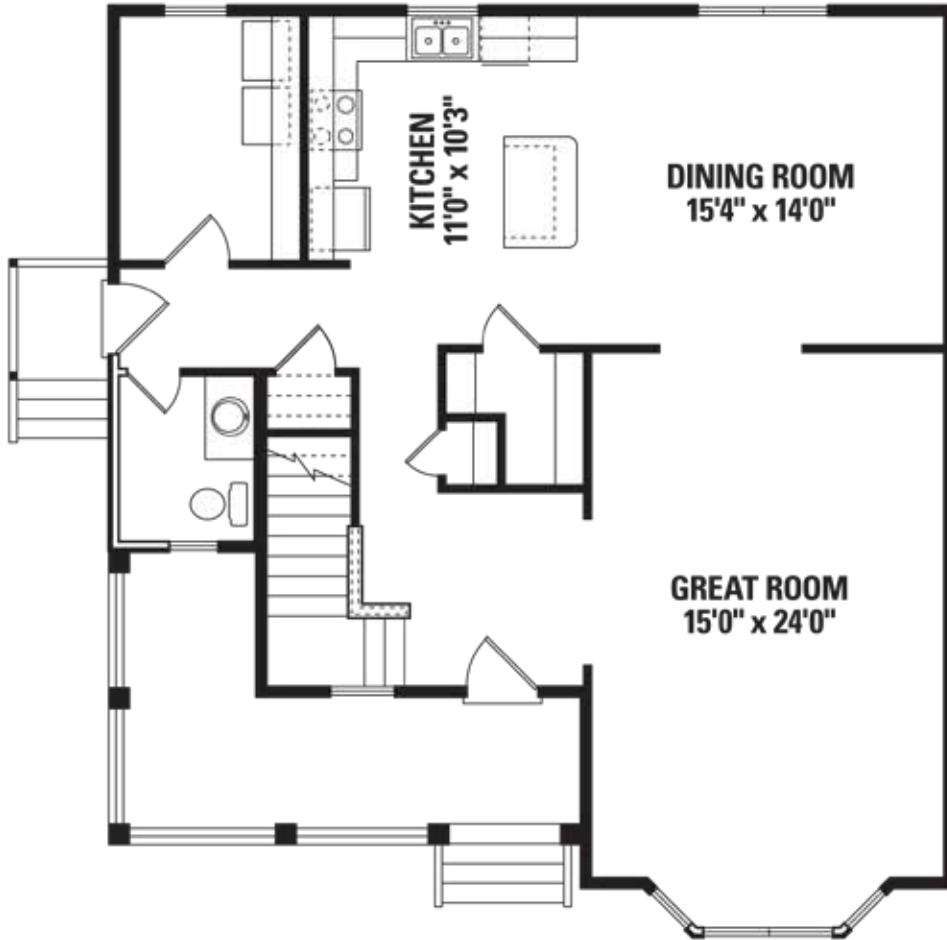

The Pembroke

Elevation A

3 Bedroom/2.5 Bath

1-800-NewHouse

| AmericasHomePlace.com

© 2011 America's Home Place, Inc. Any information shown in this ad is subject to change at anytime. Illustrations show options and upgrades not included in base plan. Specifications vary by location. Home designs represented on this page are property of America's Home Place and are intended for demonstration purposes only. Any unauthorized duplication, copying or reproduction, or any other use, is strictly prohibited. FL #CR-C057203 Revised 05/03/11

First Floor

Second Floor

Pembroke Elevation A

1st Floor	1054
2nd Floor	1110
Porch 1st Floor	152
Porch 2nd Floor	152
Side Stoop	20
Total Under Roof	2468

The Pembroke

Elevation B

3 Bedroom/2.5 Bath

1-800-NewHouse | AmericasHomePlace.com

First Floor

Second Floor

Pembroke Elevation B

1st Floor.....	1121
2nd Floor.....	1147
Porch 1st Floor.....	152
Porch 2nd Floor.....	152
Side Stoop.....	20
Total Under Roof.....	2592