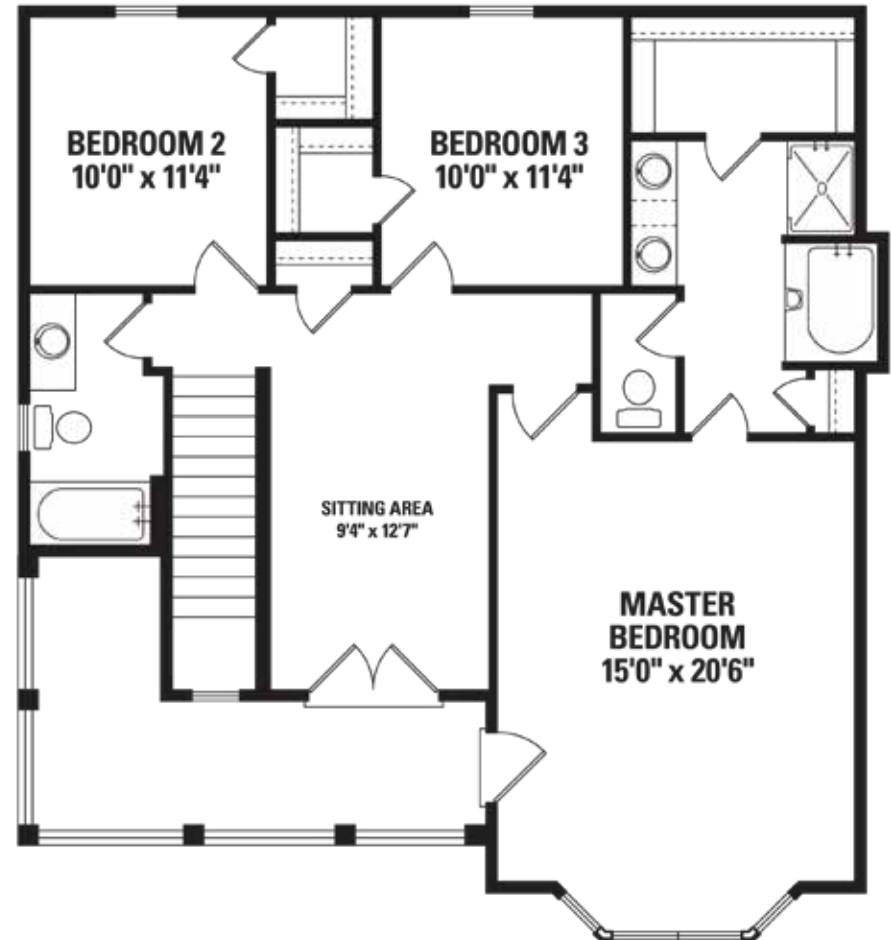

The Pembroke

Elevation A

3 Bedroom/2.5 Bath

1-800-NewHouse

| AmericasHomePlace.com

© 2011 America's Home Place, Inc. Any information shown in this ad is subject to change at anytime. Illustrations show options and upgrades not included in base plan. Specifications vary by location. Home designs represented on this page are property of America's Home Place and are intended for demonstration purposes only. Any unauthorized duplication, copying or reproduction, or any other use, is strictly prohibited. FL #CR-C057203 Revised 05/03/11

First Floor

Second Floor

Pembroke Elevation A

1st Floor	1054
2nd Floor	1110
Porch 1st Floor	152
Porch 2nd Floor	152
Side Stoop	20
Total Under Roof	2468

The Pembroke

Elevation B

3 Bedroom/2.5 Bath

1-800-NewHouse | AmericasHomePlace.com

First Floor

Second Floor

Pembroke Elevation B

1st Floor.....	1121
2nd Floor.....	1147
Porch 1st Floor.....	152
Porch 2nd Floor.....	152
Side Stoop.....	20
Total Under Roof.....	2592