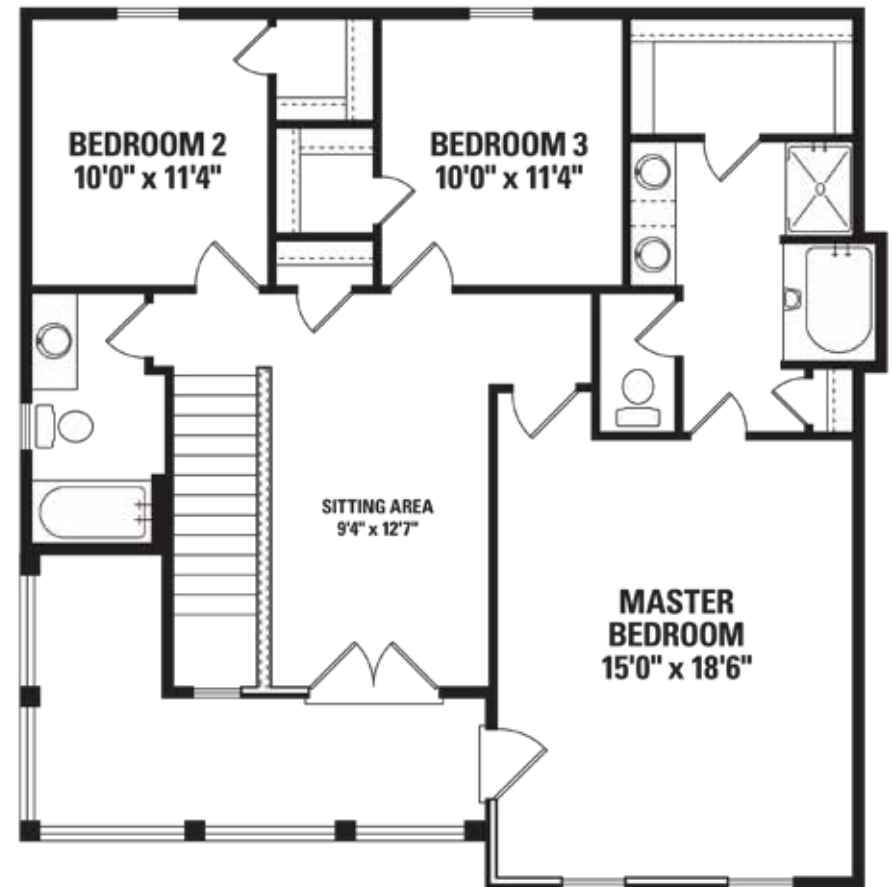

The Pembroke

Elevation A

3 Bedroom/2.5 Bath

1-800-NewHouse

| AmericasHomePlace.com

© 2011 America's Home Place, Inc. Any information shown in this ad is subject to change at anytime. Illustrations show options and upgrades not included in base plan. Specifications vary by location. Home designs represented on this page are property of America's Home Place and are intended for demonstration purposes only. Any unauthorized duplication, copying or reproduction, or any other use, is strictly prohibited. FL #CR-C057203 Revised 05/03/11

First Floor

Second Floor

Pembroke Elevation A

1st Floor	1054
2nd Floor	1110
Porch 1st Floor	152
Porch 2nd Floor	152
Side Stoop	20
Total Under Roof	2468

The Pembroke

Elevation B

3 Bedroom/2.5 Bath

1-800-NewHouse | AmericasHomePlace.com

First Floor

Second Floor

Pembroke Elevation B

1st Floor.....	1121
2nd Floor.....	1147
Porch 1st Floor.....	152
Porch 2nd Floor.....	152
Side Stoop.....	20
Total Under Roof.....	2592