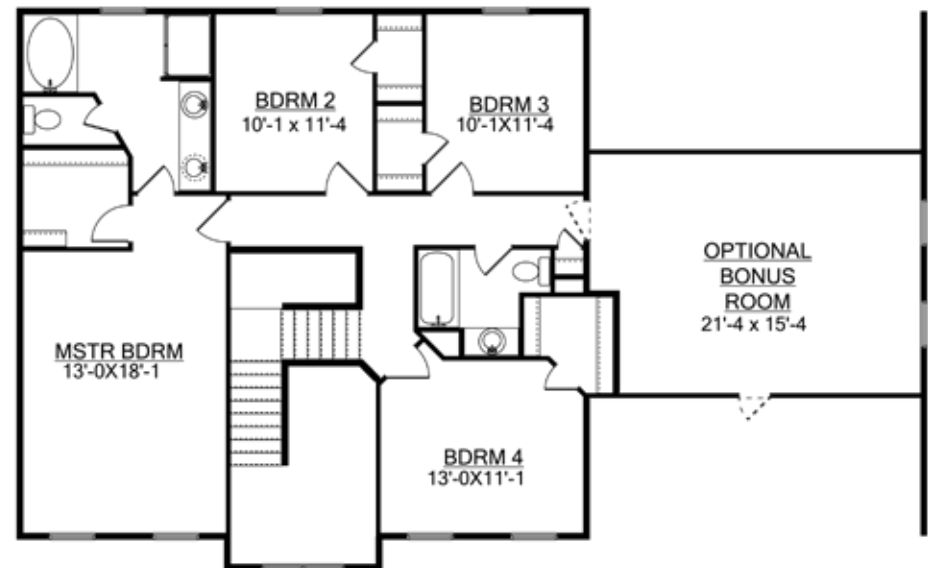

The Wynfield

4 Bedroom/2.5 Bath

1-800-NewHouse

| AmericasHomePlace.com

© 2011 America's Home Place, Inc. Any information shown in this ad is subject to change at anytime. Illustrations show options and upgrades not included in base plan. Specifications vary by location. Home designs represented on this page are property of America's Home Place and are intended for demonstration purposes only. Any unauthorized duplication, copying or reproduction, or any other use, is strictly prohibited. FL #CR-C057203 Revised 01/31/12

First Floor

Second Floor

Wynfield

1st Floor.....	1698
2nd Floor.....	1181
Garage.....	559
Front Porch.....	208
Rear Stoop.....	28
Total Under Roof.....	3674
Optional Deck.....	160
Optional Bonus Room...327	