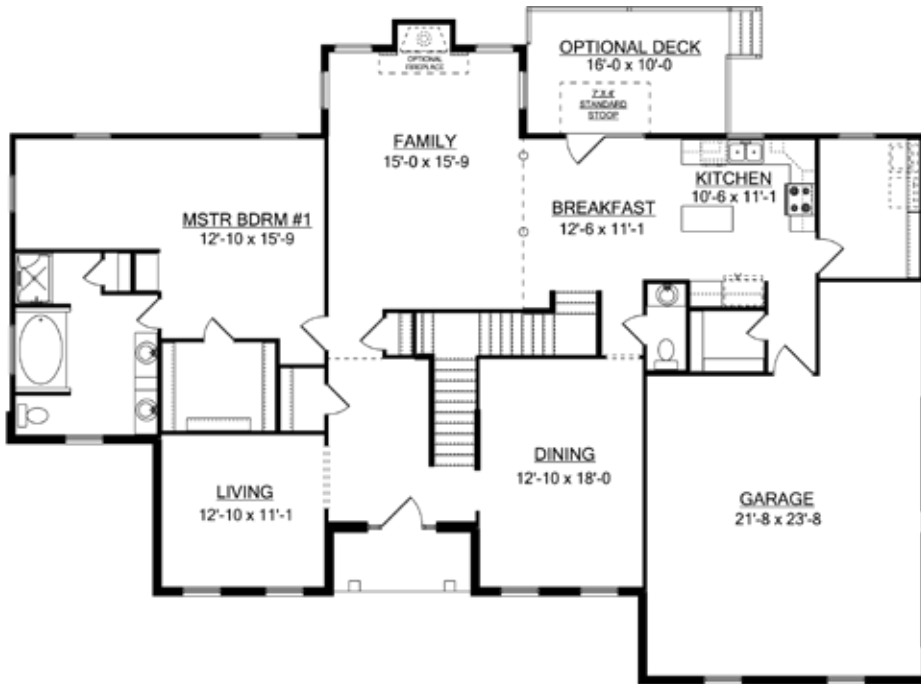

# The Darlington

Elevation B

5 Bedroom/4.5 Bath

1-800-NewHouse | [AmericasHomePlace.com](http://AmericasHomePlace.com)

© 2011 America's Home Place, Inc. Any information shown in this ad is subject to change at anytime. Illustrations show options and upgrades not included in base plan. Specifications vary by location. Home designs represented on this page are property of America's Home Place and are intended for demonstration purposes only. Any unauthorized duplication, copying or reproduction, or any other use, is strictly prohibited. FL #CR-C057203 Revised 01/30/12

## First Floor

## Second Floor

### Darlington Elevation A & B

<b>1st Floor</b> .....	<b>1994</b>
<b>2nd Floor</b> .....	<b>1745</b>
<b>Front Porch</b> .....	<b>58</b>
<b>Garage</b> .....	<b>592</b>
<b>Total Under Roof</b> .....	<b>4389</b>
<b>Rear Stoop</b> .....	<b>28</b>
<b>Optional Rear Deck</b> .....	<b>160</b>