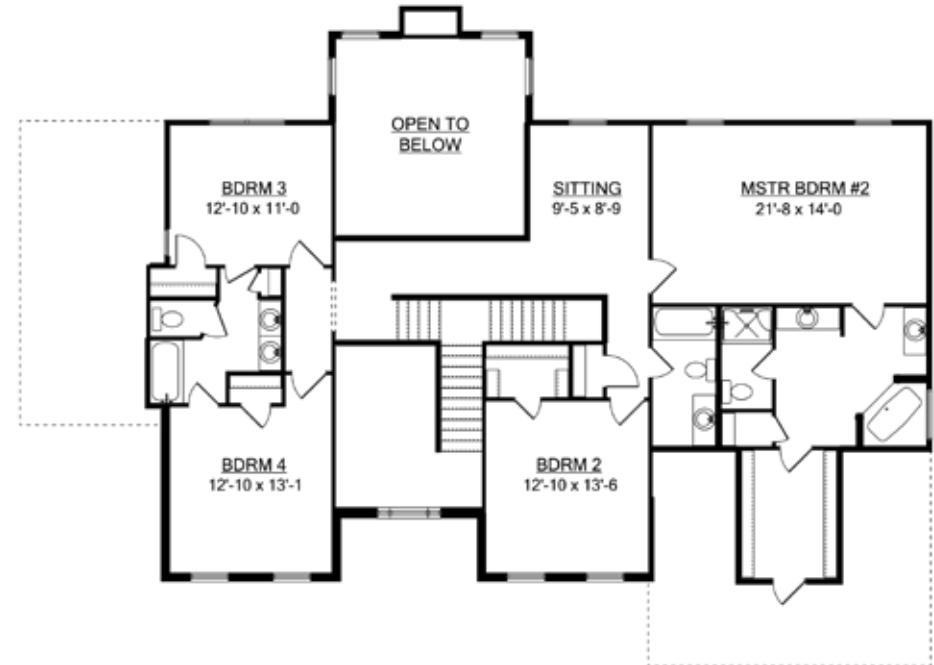

# The Darlington

Elevation B

5 Bedroom/4.5 Bath

1-800-NewHouse | [AmericasHomePlace.com](http://AmericasHomePlace.com)

© 2011 America's Home Place, Inc. Any information shown in this ad is subject to change at anytime. Illustrations show options and upgrades not included in base plan. Specifications vary by location. Home designs represented on this page are property of America's Home Place and are intended for demonstration purposes only. Any unauthorized duplication, copying or reproduction, or any other use, is strictly prohibited. FL #CR-C057203 Revised 01/30/12

## First Floor

## Second Floor

### Darlington Elevation A & B

<b>1st Floor</b> .....	<b>1994</b>
<b>2nd Floor</b> .....	<b>1745</b>
<b>Front Porch</b> .....	<b>58</b>
<b>Garage</b> .....	<b>592</b>
<b>Total Under Roof</b> .....	<b>4389</b>
<b>Rear Stoop</b> .....	<b>28</b>
<b>Optional Rear Deck</b> .....	<b>160</b>